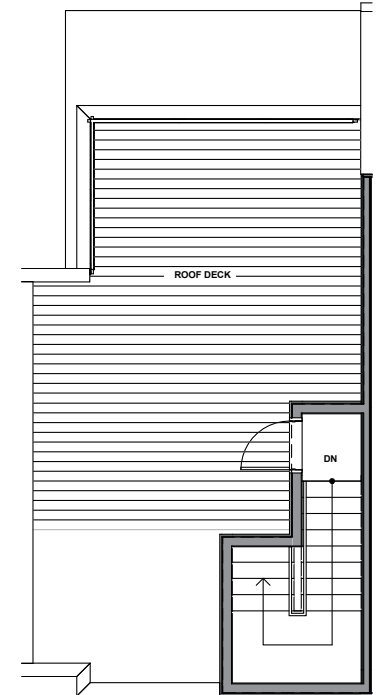

info@shelterhs.com | 206.486.9209 | shelterhometseattle.com

UNIT 13

B

1

2

3

4

1242-1248 15TH AVE E, SEATTLE, WA 98112
APPROX 2023 SF | 3 BEDS | 2.25 BATHS | FLEX | FIREPLACE | ROOF DECK

Habitat for the Modern Life Form.

Floor plans are provided for illustrative and general informational purposes only. In a continuing effort to improve our products and designs, final construction elevations, square footages, floor plan layouts and/or materials and colors may vary. Buyer to verify all information to their own satisfaction.