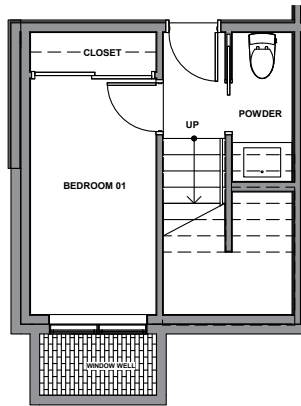

info@shelterhs.com | 206.486.9209 | shelterhometseattle.com

UNIT 13

B

1

2

3

4

1242-1248 15TH AVE E, SEATTLE, WA 98112
APPROX 2023 SF | 3 BEDS | 2.25 BATHS | FLEX | FIREPLACE | ROOF DECK

Habitat for the Modern Life Form.

Floor plans are provided for illustrative and general informational purposes only. In a continuing effort to improve our products and designs, final construction elevations, square footages, floor plan layouts and/or materials and colors may vary. Buyer to verify all information to their own satisfaction.