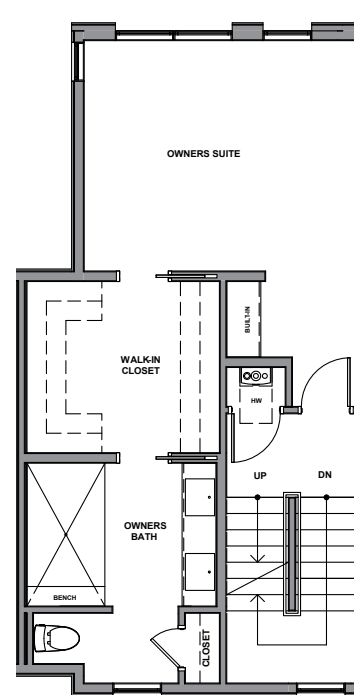

info@shelterhs.com | 206.486.9209 | shelterhometseattle.com

UNIT 13

B

1

2

3

4

1242-1248 15TH AVE E, SEATTLE, WA 98112
APPROX 2023 SF | 3 BEDS | 2.25 BATHS | FLEX | FIREPLACE | ROOF DECK

Habitat for the Modern Life Form.

Floor plans are provided for illustrative and general informational purposes only. In a continuing effort to improve our products and designs, final construction elevations, square footages, floor plan layouts and/or materials and colors may vary. Buyer to verify all information to their own satisfaction.