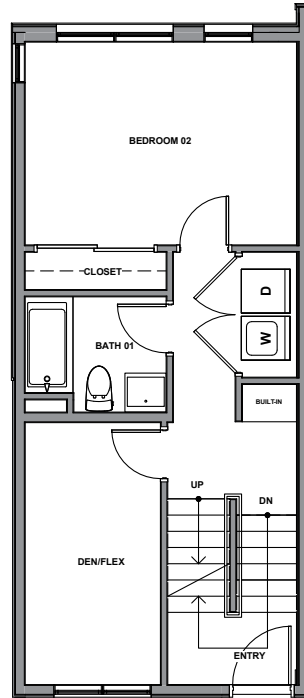

info@shelterhs.com | 206.486.9209 | shelterhometseattle.com

UNIT 13

B

1

2

3

4

1242-1248 15TH AVE E, SEATTLE, WA 98112
APPROX 2023 SF | 3 BEDS | 2.25 BATHS | FLEX | FIREPLACE | ROOF DECK

Habitat for the Modern Life Form.

Floor plans are provided for illustrative and general informational purposes only. In a continuing effort to improve our products and designs, final construction elevations, square footages, floor plan layouts and/or materials and colors may vary. Buyer to verify all information to their own satisfaction.