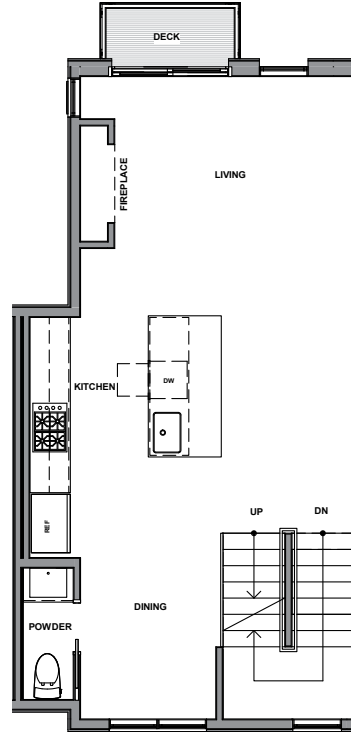

info@shelterhs.com | 206.486.9209 | shelterhometseattle.com

UNIT 13

B

1

2

3

4

1242-1248 15TH AVE E, SEATTLE, WA 98112
APPROX 2023 SF | 3 BEDS | 2.25 BATHS | FLEX | FIREPLACE | ROOF DECK

Habitat for the Modern Life Form.

Floor plans are provided for illustrative and general informational purposes only. In a continuing effort to improve our products and designs, final construction elevations, square footages, floor plan layouts and/or materials and colors may vary. Buyer to verify all information to their own satisfaction.