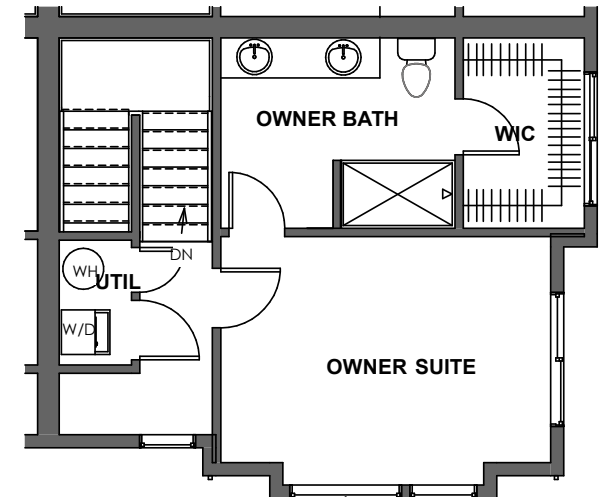

1

2

3

8039A MARY AVE NW, SEATTLE, WA 98117
APPROX 1415 SF | 3 BEDS | 1.75 BATHS | OPEN CONCEPT