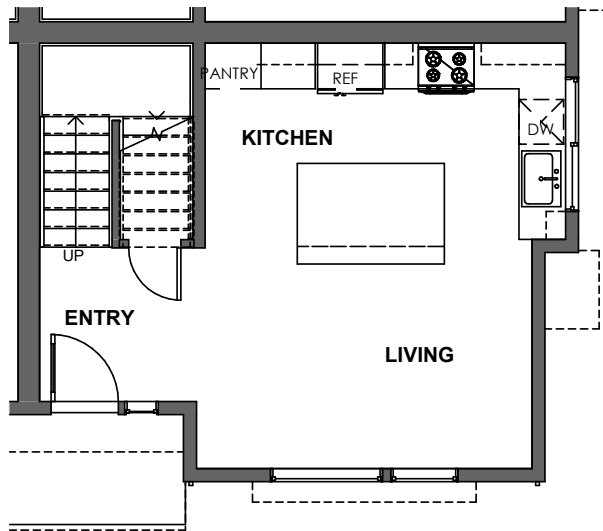

1

2

3

8039A MARY AVE NW, SEATTLE, WA 98117
APPROX 1415 SF | 3 BEDS | 1.75 BATHS | OPEN CONCEPT