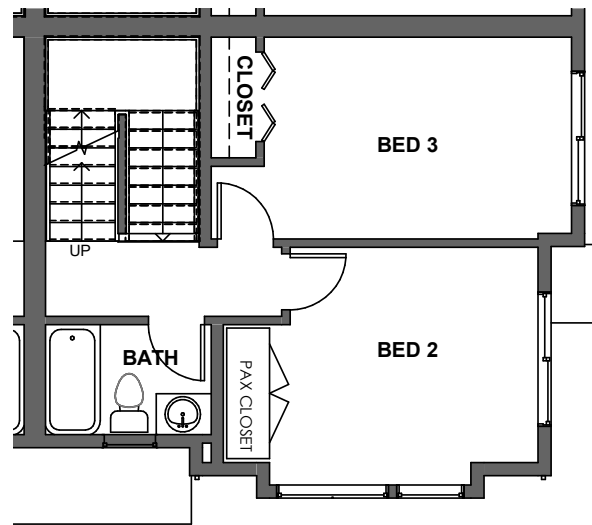

1

2

3

8039A MARY AVE NW, SEATTLE, WA 98117
APPROX 1415 SF | 3 BEDS | 1.75 BATHS | OPEN CONCEPT