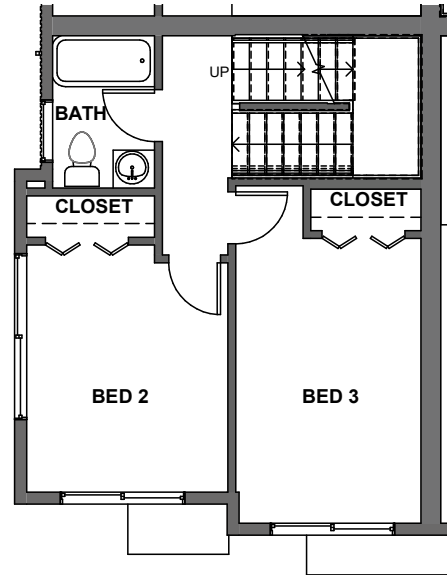

1

3

4 2

8041A MARY AVE NW, SEATTLE, WA 98117

APPROX 1519 SF | 3 BEDS | 1.75 BATHS | ROOF DECK | OPEN CONCEPT

 Floor plans are provided for illustrative and general informational purposes only. In a continuing effort to improve our products and designs, final construction elevations, square footages, floor plan layouts and/or materials and colors may vary. Buyer to verify all information to their own satisfaction.

Habitat for the Modern Life Form.