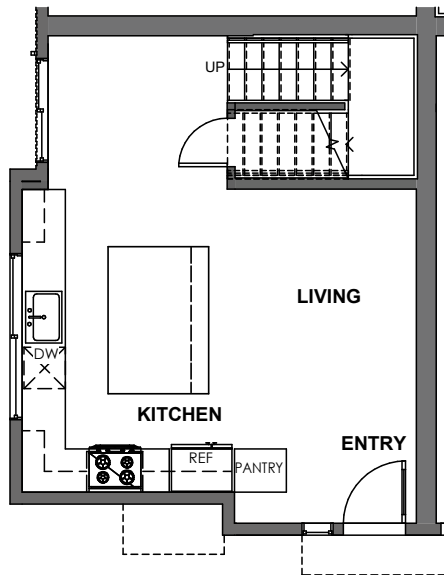

1

3

4 2

8041A MARY AVE NW, SEATTLE, WA 98117

APPROX 1519 SF | 3 BEDS | 1.75 BATHS | ROOF DECK | OPEN CONCEPT

 Floor plans are provided for illustrative and general informational purposes only. In a continuing effort to improve our products and designs, final construction elevations, square footages, floor plan layouts and/or materials and colors may vary. Buyer to verify all information to their own satisfaction.

Habitat for the Modern Life Form.