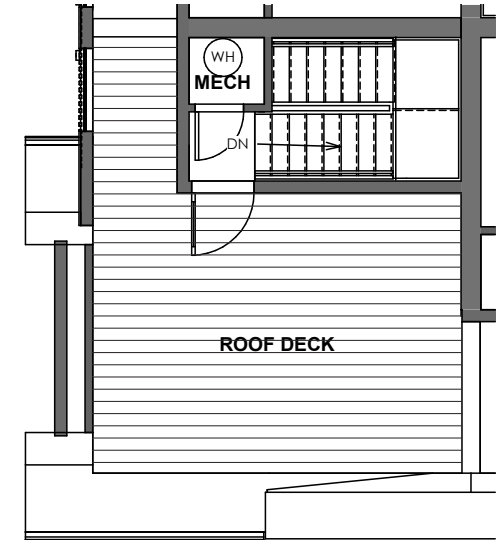

1

3

4 2

8041A MARY AVE NW, SEATTLE, WA 98117

APPROX 1519 SF | 3 BEDS | 1.75 BATHS | ROOF DECK | OPEN CONCEPT

 Floor plans are provided for illustrative and general informational purposes only. In a continuing effort to improve our products and designs, final construction elevations, square footages, floor plan layouts and/or materials and colors may vary. Buyer to verify all information to their own satisfaction.

Habitat for the Modern Life Form.