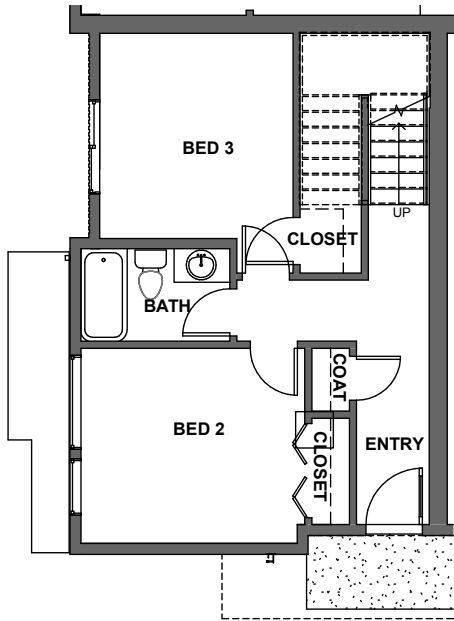

1

2

3

4

**8035C MARY AVE NW, SEATTLE, WA 98117**  
**APPROX 1723 SF | 3 BEDS | 1.75 BATHS | ROOF DECK | OPEN CONCEPT**