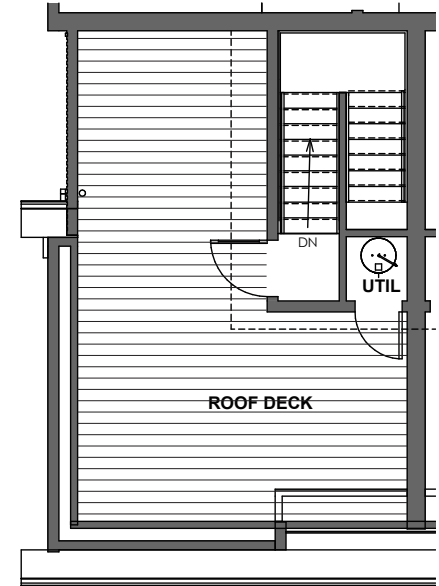

1

2

3

4

**8035C MARY AVE NW, SEATTLE, WA 98117**  
**APPROX 1723 SF | 3 BEDS | 1.75 BATHS | ROOF DECK | OPEN CONCEPT**