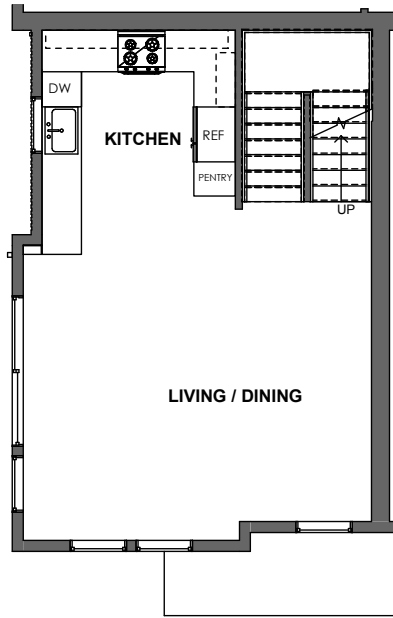

1

2

3

4

**8035C MARY AVE NW, SEATTLE, WA 98117**  
**APPROX 1723 SF | 3 BEDS | 1.75 BATHS | ROOF DECK | OPEN CONCEPT**