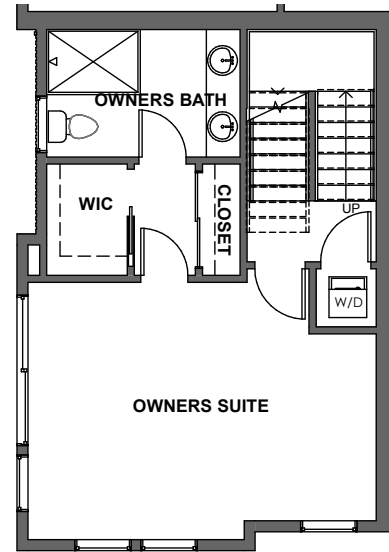

1

2

3

4

**8035C MARY AVE NW, SEATTLE, WA 98117**  
**APPROX 1723 SF | 3 BEDS | 1.75 BATHS | ROOF DECK | OPEN CONCEPT**