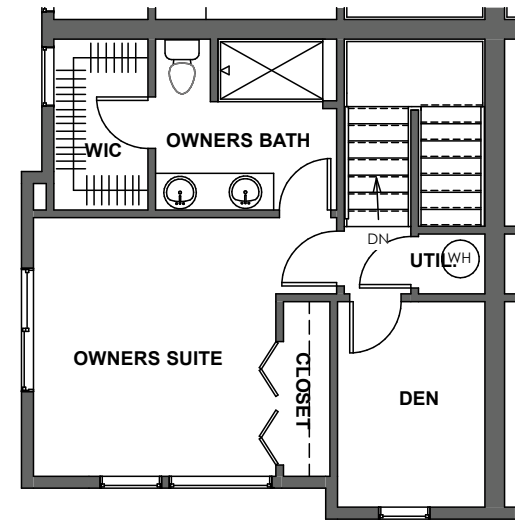

1

2

3

8037A MARY AVE NW, SEATTLE, WA 98117

APPROX 1562 SF | 3 BEDS | 1.75 BATHS | DEN | OPEN CONCEPT

 Floor plans are provided for illustrative and general informational purposes only. In a continuing effort to improve our products and designs, final construction elevations, square footages, floor plan layouts and/or materials and colors may vary. Buyer to verify all information to their own satisfaction.