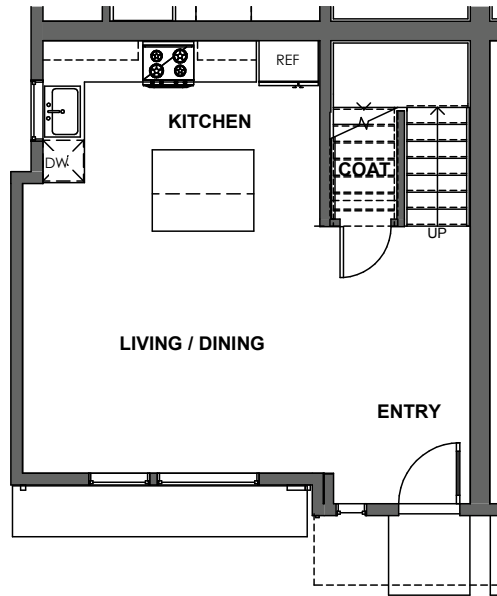

1

2

3

8037A MARY AVE NW, SEATTLE, WA 98117

APPROX 1562 SF | 3 BEDS | 1.75 BATHS | DEN | OPEN CONCEPT

 Floor plans are provided for illustrative and general informational purposes only. In a continuing effort to improve our products and designs, final construction elevations, square footages, floor plan layouts and/or materials and colors may vary. Buyer to verify all information to their own satisfaction.