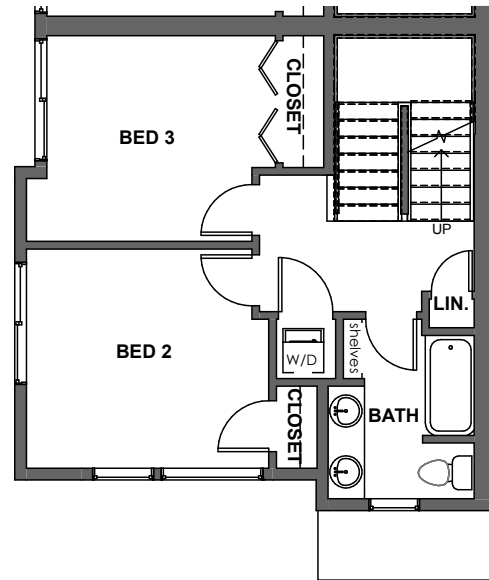

1

2

3

8037A MARY AVE NW, SEATTLE, WA 98117

APPROX 1562 SF | 3 BEDS | 1.75 BATHS | DEN | OPEN CONCEPT

 Floor plans are provided for illustrative and general informational purposes only. In a continuing effort to improve our products and designs, final construction elevations, square footages, floor plan layouts and/or materials and colors may vary. Buyer to verify all information to their own satisfaction.