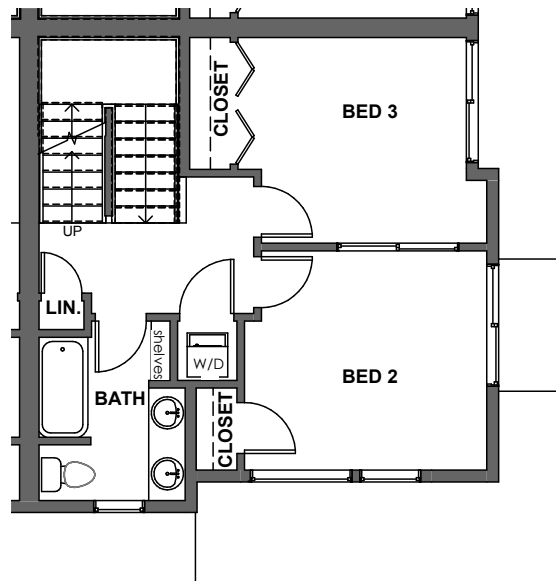

1

2

3

8037D MARY AVE NW, SEATTLE, WA 98117  
APPROX 1562 SF | 3 BEDS | 1.75 BATHS | DEN | OPEN CONCEPT