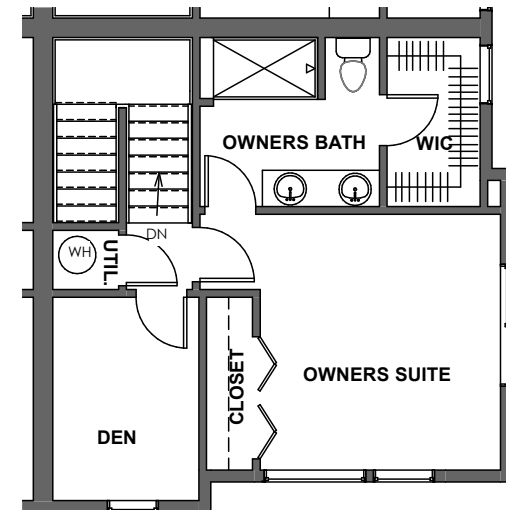

1

2

3

8037D MARY AVE NW, SEATTLE, WA 98117  
APPROX 1562 SF | 3 BEDS | 1.75 BATHS | DEN | OPEN CONCEPT