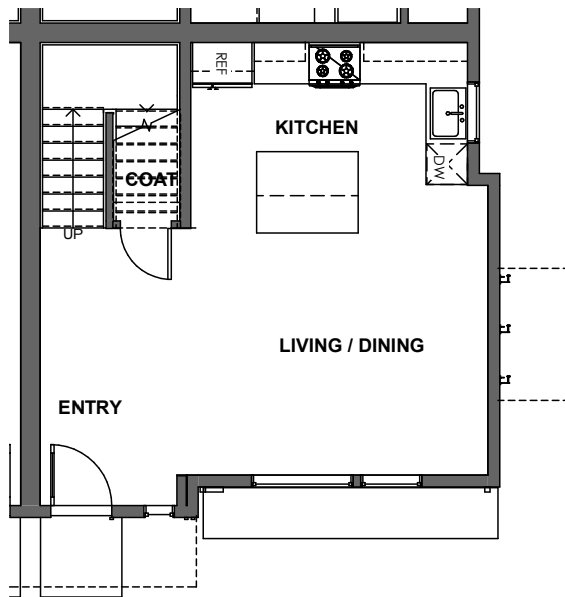

1

2

3

8037D MARY AVE NW, SEATTLE, WA 98117  
APPROX 1562 SF | 3 BEDS | 1.75 BATHS | DEN | OPEN CONCEPT