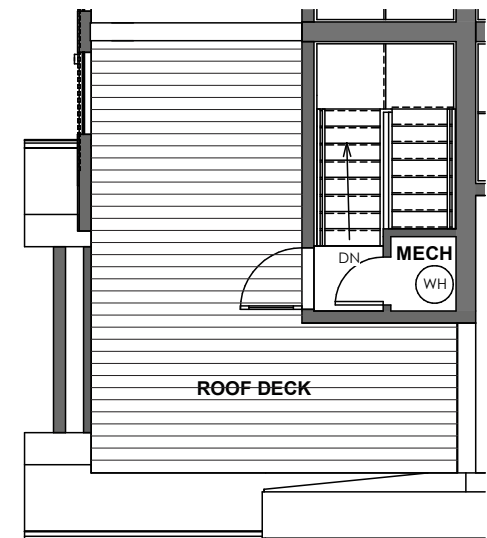

1

2

3

4

8041C MARY AVE NW, SEATTLE, WA 98117

APPROX 1519 SF | 3 BEDS | 1.75 BATHS | ROOF DECK | OPEN CONCEPT