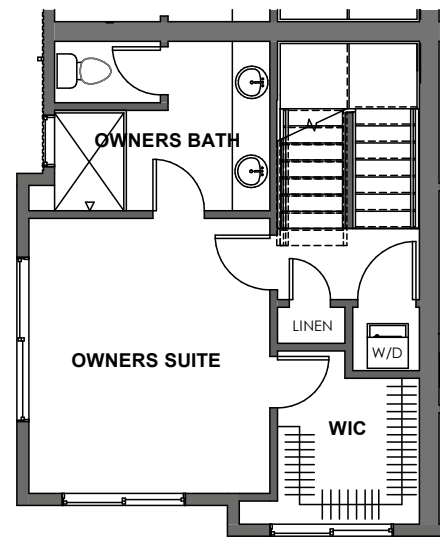

1

2

3

4

8041C MARY AVE NW, SEATTLE, WA 98117

APPROX 1519 SF | 3 BEDS | 1.75 BATHS | ROOF DECK | OPEN CONCEPT