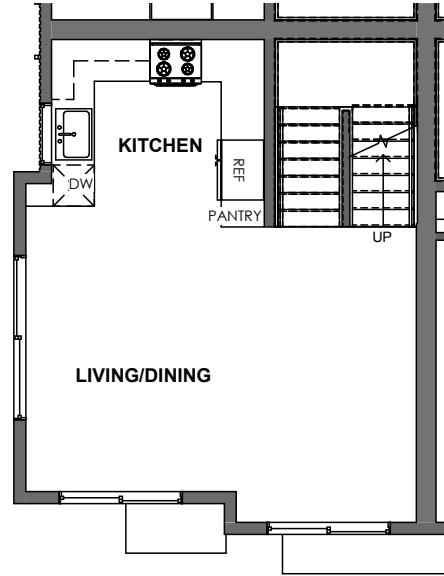

1

2

3

4

8041C MARY AVE NW, SEATTLE, WA 98117

APPROX 1519 SF | 3 BEDS | 1.75 BATHS | ROOF DECK | OPEN CONCEPT