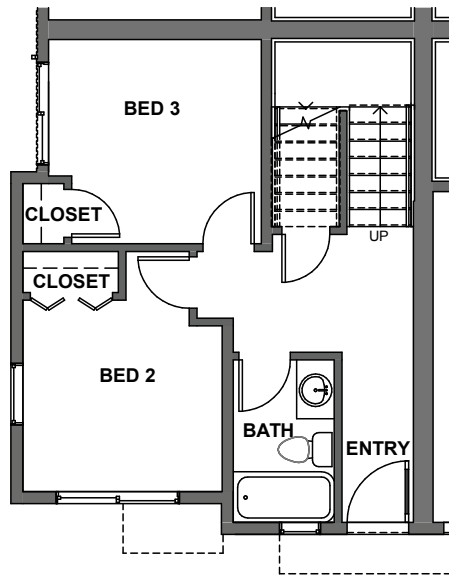

1

2

3

4

8041C MARY AVE NW, SEATTLE, WA 98117

APPROX 1519 SF | 3 BEDS | 1.75 BATHS | ROOF DECK | OPEN CONCEPT