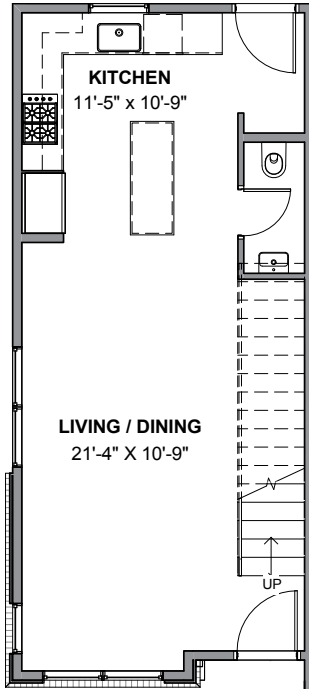

**UNIT 3**

**1**

**2**

**3**

**4**

**928 NW 54TH ST, SEATTLE 98107**

**APPROX 1727 SF | 3 BEDS | 2 BATHS | PARTY ROOM | OPEN CONCEPT**

Floor plans are provided for illustrative and general informational purposes only. In a continuing effort to improve our products and designs, final construction elevations, square footages, floor plan layouts and/or materials and colors may vary. Buyer to verify all information to their own satisfaction.