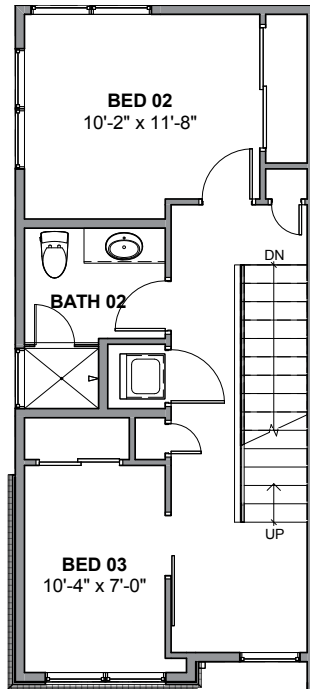

**UNIT 3**

**1**

**2**

**3**

**4**

**928 NW 54TH ST, SEATTLE 98107**

**APPROX 1727 SF | 3 BEDS | 2 BATHS | PARTY ROOM | OPEN CONCEPT**

Floor plans are provided for illustrative and general informational purposes only. In a continuing effort to improve our products and designs, final construction elevations, square footages, floor plan layouts and/or materials and colors may vary. Buyer to verify all information to their own satisfaction.