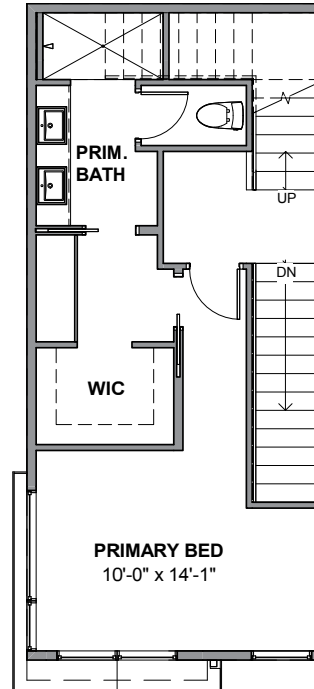

**UNIT 3**

**1**

**2**

**3**

**4**

**928 NW 54TH ST, SEATTLE 98107**

**APPROX 1727 SF | 3 BEDS | 2 BATHS | PARTY ROOM | OPEN CONCEPT**

Floor plans are provided for illustrative and general informational purposes only. In a continuing effort to improve our products and designs, final construction elevations, square footages, floor plan layouts and/or materials and colors may vary. Buyer to verify all information to their own satisfaction.