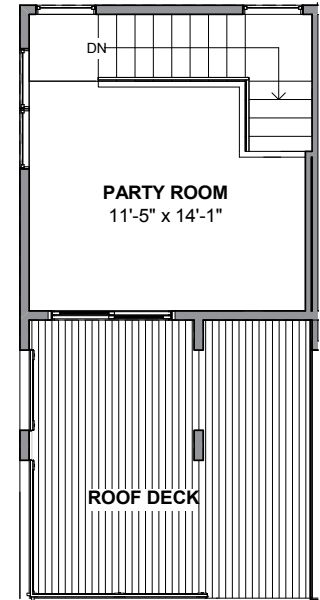

**UNIT 3**

**1**

**2**

**3**

**4**

**928 NW 54TH ST, SEATTLE 98107**

**APPROX 1727 SF | 3 BEDS | 2 BATHS | PARTY ROOM | OPEN CONCEPT**

Floor plans are provided for illustrative and general informational purposes only. In a continuing effort to improve our products and designs, final construction elevations, square footages, floor plan layouts and/or materials and colors may vary. Buyer to verify all information to their own satisfaction.