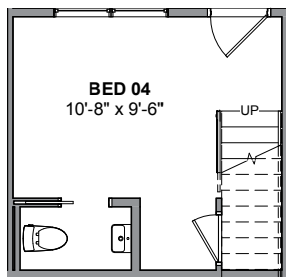

UNIT 8

1

2

3

4

5

928 NW 54TH ST, SEATTLE 98107

APPROX 1762 SF | 4 BEDS | 2.25 BATHS | OPEN CONCEPT

Floor plans are provided for illustrative and general informational purposes only. In a continuing effort to improve our products and designs, final construction elevations, square footages, floor plan layouts and/or materials and colors may vary. Buyer to verify all information to their own satisfaction.