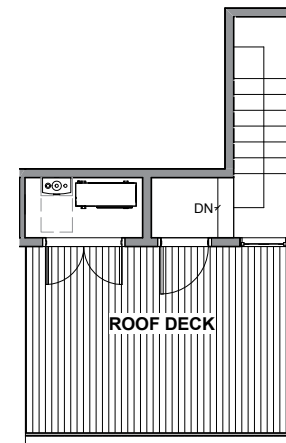

UNIT 8

1

2

3

4

5

928 NW 54TH ST, SEATTLE 98107

APPROX 1762 SF | 4 BEDS | 2.25 BATHS | OPEN CONCEPT

Floor plans are provided for illustrative and general informational purposes only. In a continuing effort to improve our products and designs, final construction elevations, square footages, floor plan layouts and/or materials and colors may vary. Buyer to verify all information to their own satisfaction.