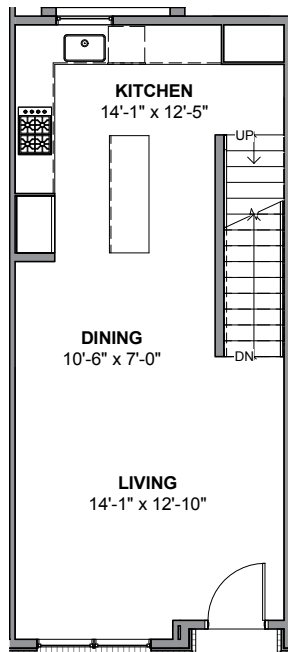

UNIT 8

1

2

3

4

5

928 NW 54TH ST, SEATTLE 98107

APPROX 1762 SF | 4 BEDS | 2.25 BATHS | OPEN CONCEPT

Floor plans are provided for illustrative and general informational purposes only. In a continuing effort to improve our products and designs, final construction elevations, square footages, floor plan layouts and/or materials and colors may vary. Buyer to verify all information to their own satisfaction.