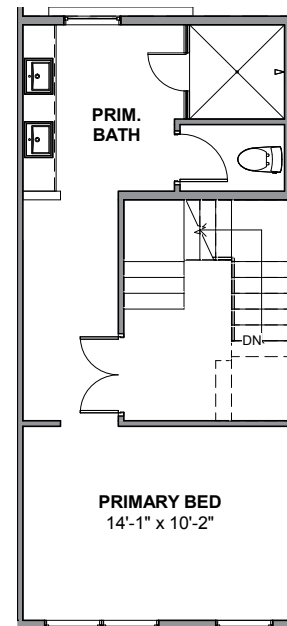

UNIT 8

1

2

3

4

5

928 NW 54TH ST, SEATTLE 98107

APPROX 1762 SF | 4 BEDS | 2.25 BATHS | OPEN CONCEPT

Floor plans are provided for illustrative and general informational purposes only. In a continuing effort to improve our products and designs, final construction elevations, square footages, floor plan layouts and/or materials and colors may vary. Buyer to verify all information to their own satisfaction.