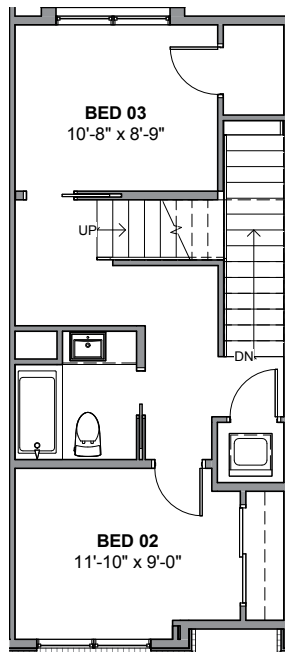

UNIT 8

1

2

3

4

5

928 NW 54TH ST, SEATTLE 98107

APPROX 1762 SF | 4 BEDS | 2.25 BATHS | OPEN CONCEPT

Floor plans are provided for illustrative and general informational purposes only. In a continuing effort to improve our products and designs, final construction elevations, square footages, floor plan layouts and/or materials and colors may vary. Buyer to verify all information to their own satisfaction.