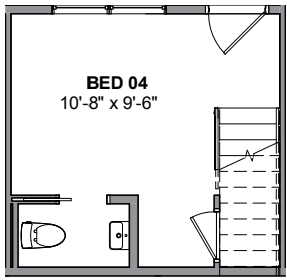

UNIT 9

1

2

3

4

5

928 NW 54TH ST, SEATTLE 98107
APPROX 1762 SF | 4 BEDS | 2.25 BATHS | OPEN CONCEPT

Floor plans are provided for illustrative and general informational purposes only. In a continuing effort to improve our products and designs, final construction elevations, square footages, floor plan layouts and/or materials and colors may vary. Buyer to verify all information to their own satisfaction.