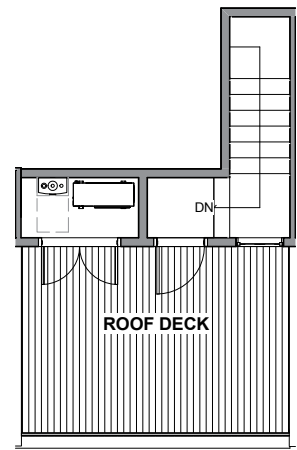

UNIT 9

1

2

3

4

5

928 NW 54TH ST, SEATTLE 98107
APPROX 1762 SF | 4 BEDS | 2.25 BATHS | OPEN CONCEPT

Floor plans are provided for illustrative and general informational purposes only. In a continuing effort to improve our products and designs, final construction elevations, square footages, floor plan layouts and/or materials and colors may vary. Buyer to verify all information to their own satisfaction.

Habitat for the Modern Life Form.