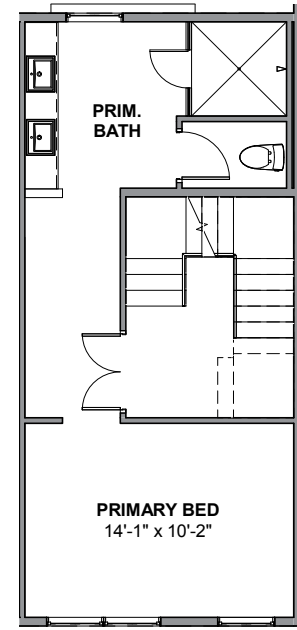

UNIT 9

1

2

3

4

5

928 NW 54TH ST, SEATTLE 98107
APPROX 1762 SF | 4 BEDS | 2.25 BATHS | OPEN CONCEPT

Floor plans are provided for illustrative and general informational purposes only. In a continuing effort to improve our products and designs, final construction elevations, square footages, floor plan layouts and/or materials and colors may vary. Buyer to verify all information to their own satisfaction.