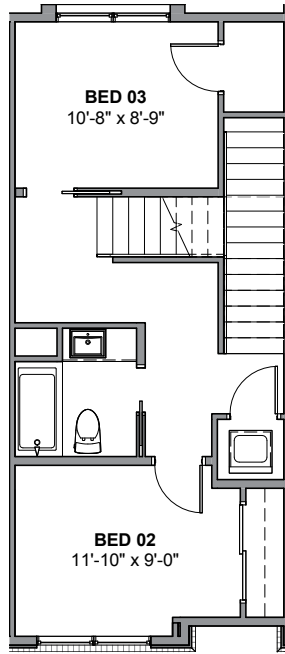

UNIT 9

1

2

3

4

5

928 NW 54TH ST, SEATTLE 98107
APPROX 1762 SF | 4 BEDS | 2.25 BATHS | OPEN CONCEPT

Floor plans are provided for illustrative and general informational purposes only. In a continuing effort to improve our products and designs, final construction elevations, square footages, floor plan layouts and/or materials and colors may vary. Buyer to verify all information to their own satisfaction.