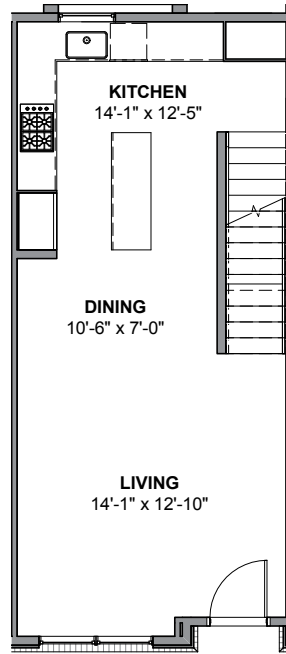

UNIT 9

1

2

3

4

5

928 NW 54TH ST, SEATTLE 98107
APPROX 1762 SF | 4 BEDS | 2.25 BATHS | OPEN CONCEPT

Floor plans are provided for illustrative and general informational purposes only. In a continuing effort to improve our products and designs, final construction elevations, square footages, floor plan layouts and/or materials and colors may vary. Buyer to verify all information to their own satisfaction.