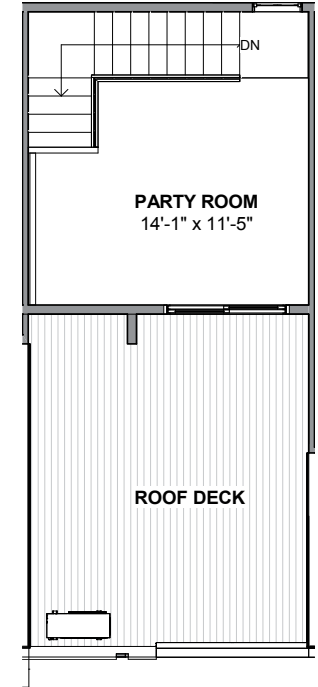

**UNIT 23**

**1**

**2**

**3**

**4**

**928 NW 54TH ST, SEATTLE 98107**

**APPROX 1738 SF | 3 BEDS | 2 BATHS | PARTY ROOM | OPEN CONCEPT**

Floor plans are provided for illustrative and general informational purposes only. In a continuing effort to improve our products and designs, final construction elevations, square footages, floor plan layouts and/or materials and colors may vary. Buyer to verify all information to their own satisfaction.