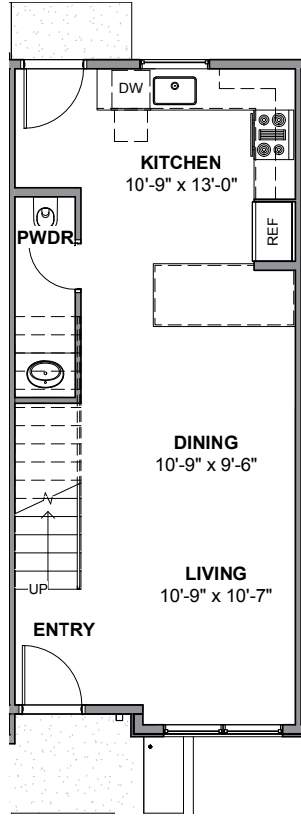

**UNIT 23**

**1**

**2**

**3**

**4**

**928 NW 54TH ST, SEATTLE 98107**

**APPROX 1738 SF | 3 BEDS | 2 BATHS | PARTY ROOM | OPEN CONCEPT**

Floor plans are provided for illustrative and general informational purposes only. In a continuing effort to improve our products and designs, final construction elevations, square footages, floor plan layouts and/or materials and colors may vary. Buyer to verify all information to their own satisfaction.

**Habitat for the Modern Life Form.**