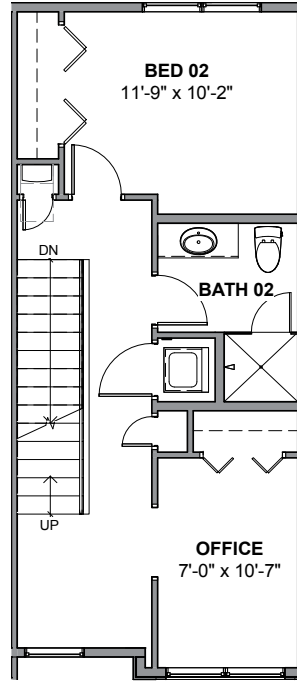

**UNIT 23**

**1**

**2**

**3**

**4**

**928 NW 54TH ST, SEATTLE 98107**

**APPROX 1738 SF | 3 BEDS | 2 BATHS | PARTY ROOM | OPEN CONCEPT**

Floor plans are provided for illustrative and general informational purposes only. In a continuing effort to improve our products and designs, final construction elevations, square footages, floor plan layouts and/or materials and colors may vary. Buyer to verify all information to their own satisfaction.