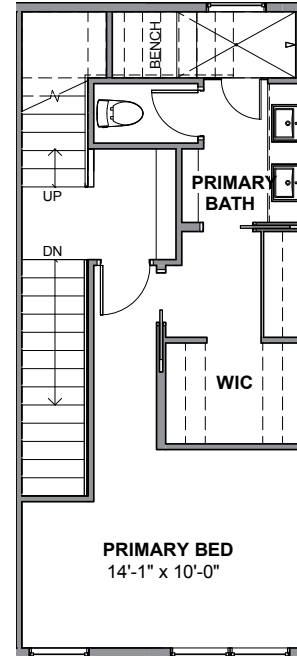

**UNIT 23**

**1**

**2**

**3**

**4**

**928 NW 54TH ST, SEATTLE 98107**

**APPROX 1738 SF | 3 BEDS | 2 BATHS | PARTY ROOM | OPEN CONCEPT**

Floor plans are provided for illustrative and general informational purposes only. In a continuing effort to improve our products and designs, final construction elevations, square footages, floor plan layouts and/or materials and colors may vary. Buyer to verify all information to their own satisfaction.

**Habitat for the Modern Life Form.**