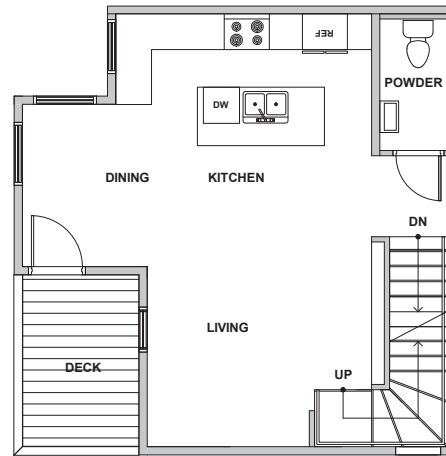

Level 1

Level 2

Level 3

Rooftop Deck

3924A (B5) S Pearl Street, Seattle, WA 98118
 Approx 1451 SF | 2 Beds | 2.25 Baths | Rooftop Deck

Floor plans are provided for illustrative and general informational purposes only. In a continuing effort to improve our products and designs, final construction elevations, square footages, floor plan layouts and/or materials and colors may vary. Buyer to verify all information to their own satisfaction.

Habitat for the Modern Life Form.