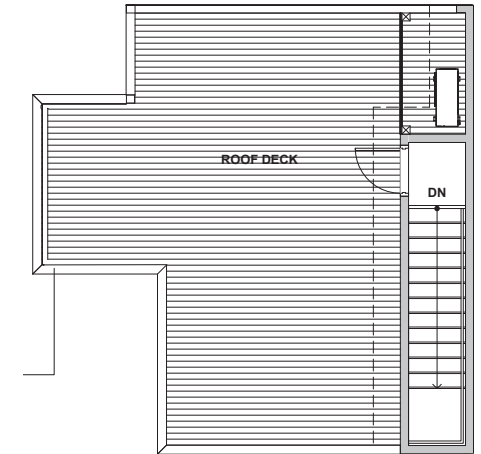

Level 1

Level 2

Level 3

Rooftop Deck

3924A (B5) S Pearl Street, Seattle, WA 98118
 Approx 1451 SF | 2 Beds | 2.25 Baths | Rooftop Deck

Floor plans are provided for illustrative and general informational purposes only. In a continuing effort to improve our products and designs, final construction elevations, square footages, floor plan layouts and/or materials and colors may vary. Buyer to verify all information to their own satisfaction.