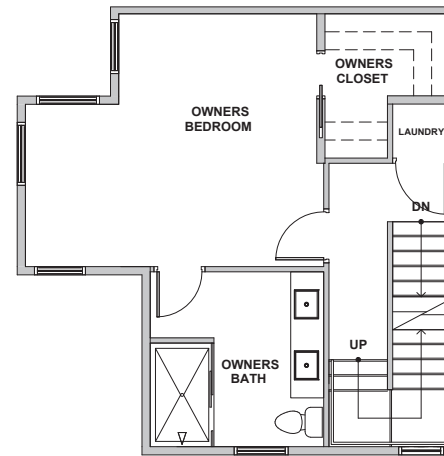

Level 1

Level 2

Level 3

Rooftop Deck

3924A (B5) S Pearl Street, Seattle, WA 98118
 Approx 1451 SF | 2 Beds | 2.25 Baths | Rooftop Deck

Floor plans are provided for illustrative and general informational purposes only. In a continuing effort to improve our products and designs, final construction elevations, square footages, floor plan layouts and/or materials and colors may vary. Buyer to verify all information to their own satisfaction.

Habitat for the Modern Life Form.