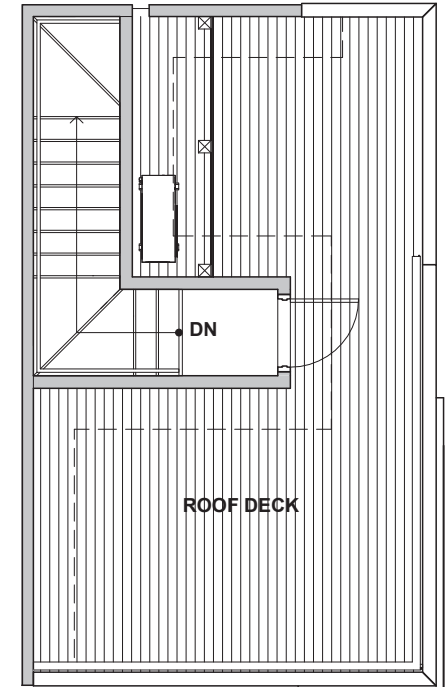

Level 1

Level 2

Level 3

Rooftop Deck

3924B (B4) S Pearl Street, Seattle, WA 98118
 Approx 1236 SF | 2 Beds | 1.75 Baths | Rooftop Deck

Habitat for the Modern Life Form.

Floor plans are provided for illustrative and general informational purposes only. In a continuing effort to improve our products and designs, final construction elevations, square footages, floor plan layouts and/or materials and colors may vary. Buyer to verify all information to their own satisfaction.