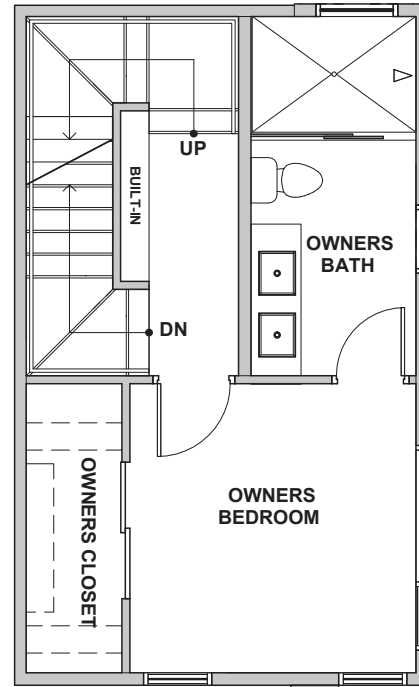

Level 1

Level 2

Level 3

Rooftop Deck

3924B (B4) S Pearl Street, Seattle, WA 98118
 Approx 1236 SF | 2 Beds | 1.75 Baths | Rooftop Deck

Habitat for the Modern Life Form.

Floor plans are provided for illustrative and general informational purposes only. In a continuing effort to improve our products and designs, final construction elevations, square footages, floor plan layouts and/or materials and colors may vary. Buyer to verify all information to their own satisfaction.