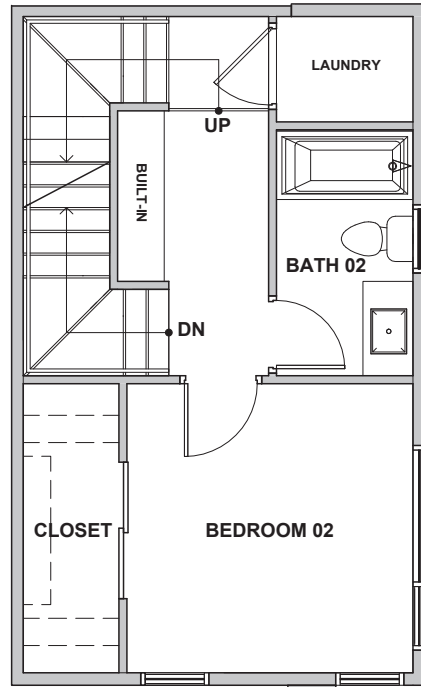

Level 1

Level 2

Level 3

Rooftop Deck

3924B (B4) S Pearl Street, Seattle, WA 98118
 Approx 1236 SF | 2 Beds | 1.75 Baths | Rooftop Deck

Habitat for the Modern Life Form.

Floor plans are provided for illustrative and general informational purposes only. In a continuing effort to improve our products and designs, final construction elevations, square footages, floor plan layouts and/or materials and colors may vary. Buyer to verify all information to their own satisfaction.