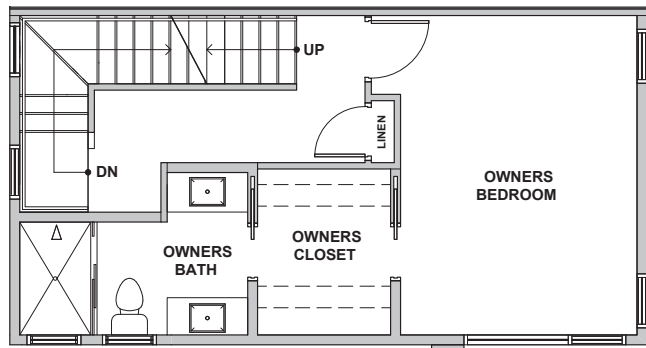

Level 1

Level 2

Level 3

Rooftop Deck

3924C (B6) S Pearl Street, Seattle, WA 98118
 Approx 1394 SF | 2 Beds | 1.75 Baths | Rooftop Deck