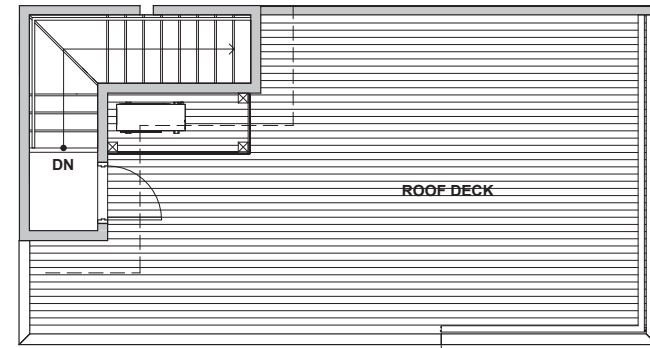

Level 1

Level 2

Level 3

Rooftop Deck

3924C (B6) S Pearl Street, Seattle, WA 98118
 Approx 1394 SF | 2 Beds | 1.75 Baths | Rooftop Deck