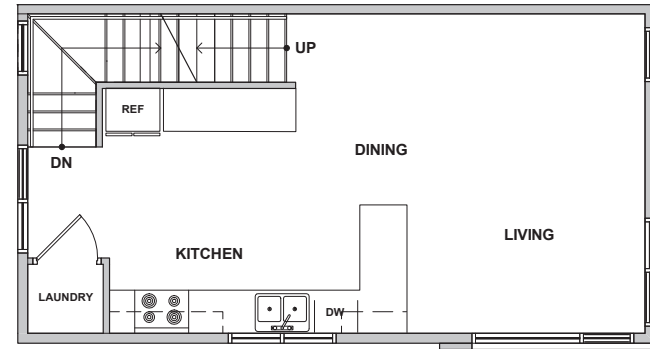

Level 1

Level 2

Level 3

Rooftop Deck

3924C (B6) S Pearl Street, Seattle, WA 98118
 Approx 1394 SF | 2 Beds | 1.75 Baths | Rooftop Deck