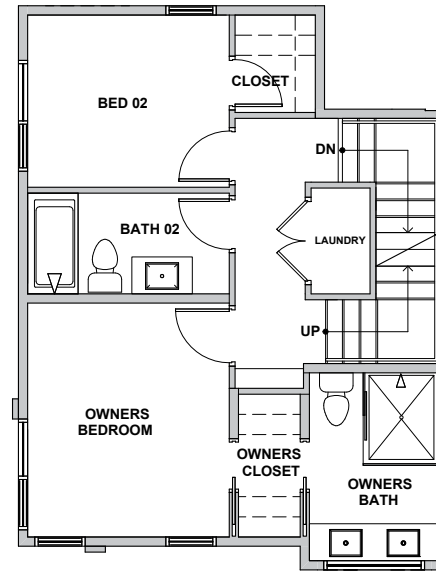

Level 1

Level 2

Level 3

Rooftop Deck

3930A S Pearl Street, Seattle, WA 98118  
 Approx 1276 SF | 2 Beds | 1.75 Baths | Rooftop Deck

Floor plans are provided for illustrative and general informational purposes only. In a continuing effort to improve our products and designs, final construction elevations, square footages, floor plan layouts and/or materials and colors may vary. Buyer to verify all information to their own satisfaction.

Habitat for the Modern Life Form.