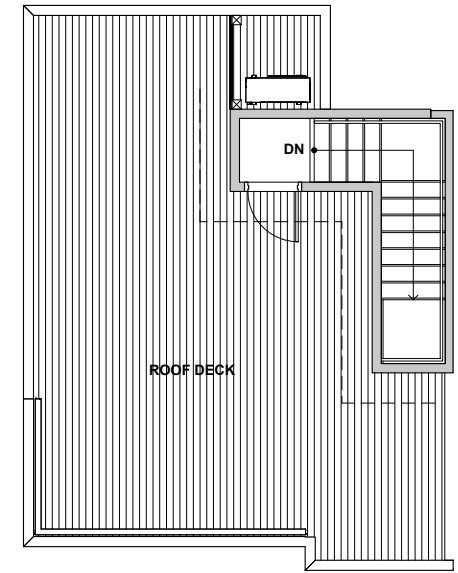

Level 1

Level 2

Level 3

Rooftop Deck

3930A S Pearl Street, Seattle, WA 98118  
 Approx 1276 SF | 2 Beds | 1.75 Baths | Rooftop Deck

Floor plans are provided for illustrative and general informational purposes only. In a continuing effort to improve our products and designs, final construction elevations, square footages, floor plan layouts and/or materials and colors may vary. Buyer to verify all information to their own satisfaction.

Habitat for the Modern Life Form.