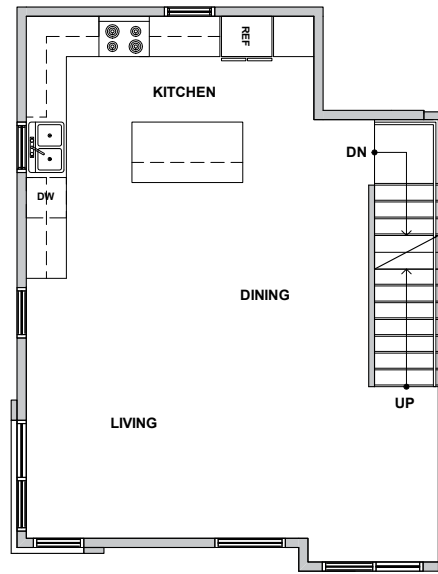

Level 1

Level 2

Level 3

Rooftop Deck

3930A S Pearl Street, Seattle, WA 98118  
 Approx 1276 SF | 2 Beds | 1.75 Baths | Rooftop Deck

Floor plans are provided for illustrative and general informational purposes only. In a continuing effort to improve our products and designs, final construction elevations, square footages, floor plan layouts and/or materials and colors may vary. Buyer to verify all information to their own satisfaction.

Habitat for the Modern Life Form.