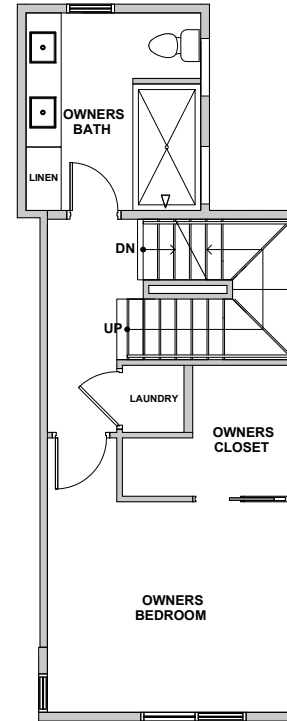

Level 1

Level 2

Level 3

Rooftop Deck

3930B S Pearl Street, Seattle, WA 98118 Approx
1389 SF | 2 Beds | 1.75 Baths | Rooftop Deck

Floor plans are provided for illustrative and general informational purposes only. In a continuing effort to improve our products and designs, final construction elevations, square footages, floor plan layouts and/or materials and colors may vary. Buyer to verify all information to their own satisfaction.

Habitat for the Modern Life Form.