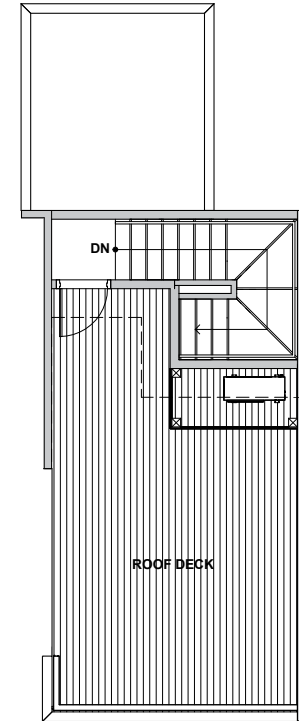

Level 1

Level 2

Level 3

Rooftop Deck

3930B S Pearl Street, Seattle, WA 98118 Approx
1389 SF | 2 Beds | 1.75 Baths | Rooftop Deck

Floor plans are provided for illustrative and general informational purposes only. In a continuing effort to improve our products and designs, final construction elevations, square footages, floor plan layouts and/or materials and colors may vary. Buyer to verify all information to their own satisfaction.

Habitat for the Modern Life Form.