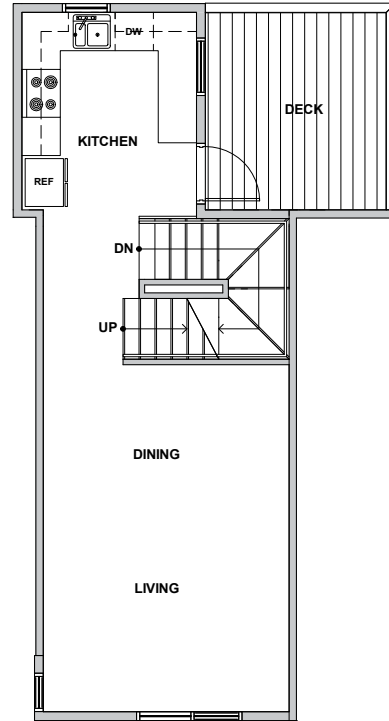

Level 1

Level 2

Level 3

Rooftop Deck

3930B S Pearl Street, Seattle, WA 98118 Approx
1389 SF | 2 Beds | 1.75 Baths | Rooftop Deck

Floor plans are provided for illustrative and general informational purposes only. In a continuing effort to improve our products and designs, final construction elevations, square footages, floor plan layouts and/or materials and colors may vary. Buyer to verify all information to their own satisfaction.

Habitat for the Modern Life Form.