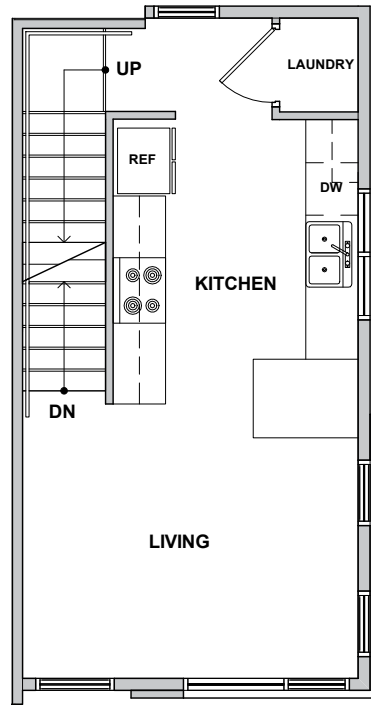

Level 1

Level 2

Level 3

Rooftop Deck

3930C S Pearl Street, Seattle, WA 98118 Approx
1174 SF | 2 Beds | 1.75 Baths | Rooftop Deck

Floor plans are provided for illustrative and general informational purposes only. In a continuing effort to improve our products and designs, final construction elevations, square footages, floor plan layouts and/or materials and colors may vary. Buyer to verify all information to their own satisfaction.

Habitat for the Modern Life Form.