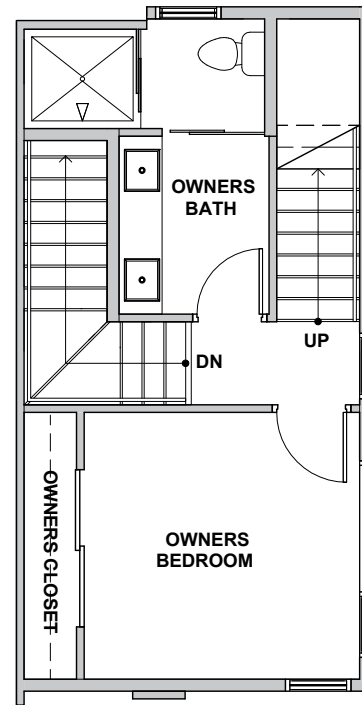

Level 1

Level 2

Level 3

Rooftop Deck

3930C S Pearl Street, Seattle, WA 98118 Approx
1174 SF | 2 Beds | 1.75 Baths | Rooftop Deck

Floor plans are provided for illustrative and general informational purposes only. In a continuing effort to improve our products and designs, final construction elevations, square footages, floor plan layouts and/or materials and colors may vary. Buyer to verify all information to their own satisfaction.

Habitat for the Modern Life Form.