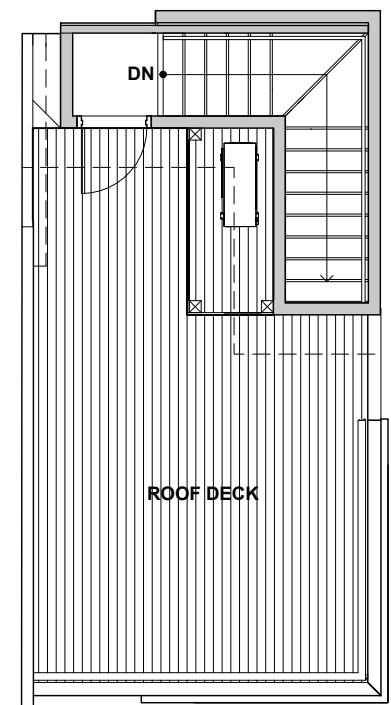

Level 1

Level 2

Level 3

Rooftop Deck

3930C S Pearl Street, Seattle, WA 98118 Approx
1174 SF | 2 Beds | 1.75 Baths | Rooftop Deck

Floor plans are provided for illustrative and general informational purposes only. In a continuing effort to improve our products and designs, final construction elevations, square footages, floor plan layouts and/or materials and colors may vary. Buyer to verify all information to their own satisfaction.

Habitat for the Modern Life Form.