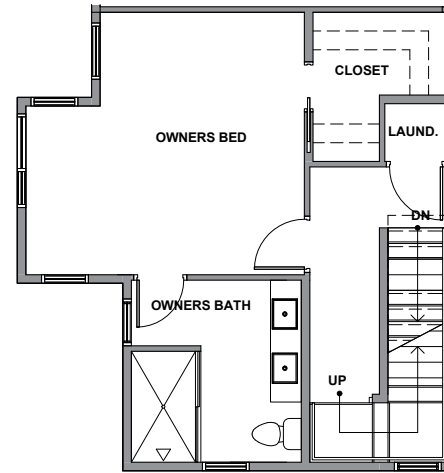

Level 1

Level 2

Level 3

Rooftop Deck

3938B S Pearl Street, Seattle, WA 98118 Approx  
1433 SF | 2 Beds | 2.25 Baths | Rooftop Deck

Floor plans are provided for illustrative and general informational purposes only. In a continuing effort to improve our products and designs, final construction elevations, square footages, floor plan layouts and/or materials and colors may vary. Buyer to verify all information to their own satisfaction.

Habitat for the Modern Life Form.