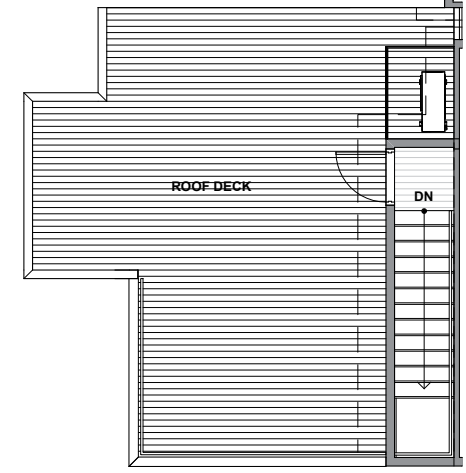

Level 1

Level 2

Level 3

Rooftop Deck

3938B S Pearl Street, Seattle, WA 98118 Approx  
1433 SF | 2 Beds | 2.25 Baths | Rooftop Deck

Floor plans are provided for illustrative and general informational purposes only. In a continuing effort to improve our products and designs, final construction elevations, square footages, floor plan layouts and/or materials and colors may vary. Buyer to verify all information to their own satisfaction.

Habitat for the Modern Life Form.