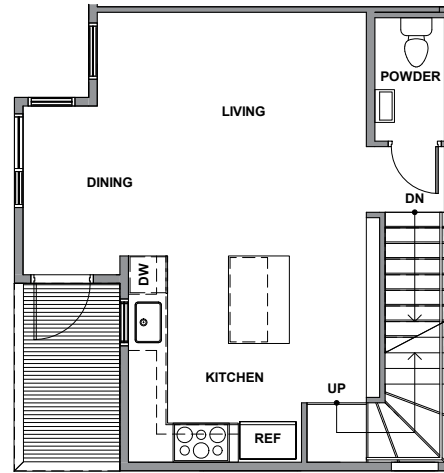

Level 1

Level 2

Level 3

Rooftop Deck

3938B S Pearl Street, Seattle, WA 98118 Approx  
1433 SF | 2 Beds | 2.25 Baths | Rooftop Deck

Floor plans are provided for illustrative and general informational purposes only. In a continuing effort to improve our products and designs, final construction elevations, square footages, floor plan layouts and/or materials and colors may vary. Buyer to verify all information to their own satisfaction.

Habitat for the Modern Life Form.