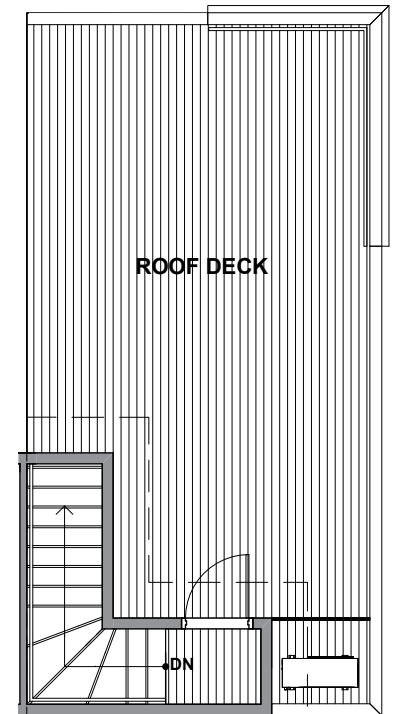

Level 1

Level 2

Level 3

Rooftop Deck

3938C S Pearl Street, Seattle, WA 98118  
 Approx 1357 SF | 2 Beds | 1.75 Baths | Rooftop Deck

Floor plans are provided for illustrative and general informational purposes only. In a continuing effort to improve our products and designs, final construction elevations, square footages, floor plan layouts and/or materials and colors may vary. Buyer to verify all information to their own satisfaction.