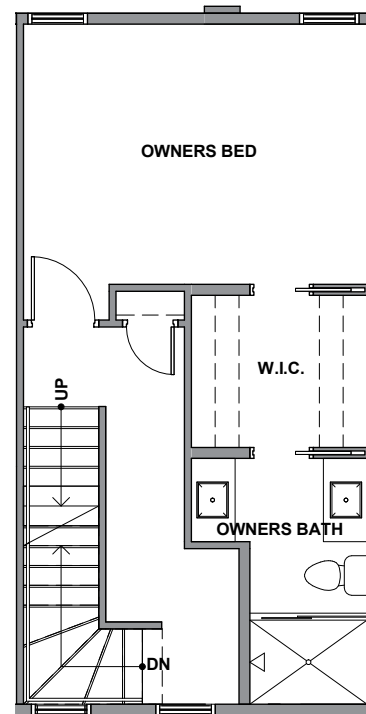

Level 1

Level 2

Level 3

Rooftop Deck

3938C S Pearl Street, Seattle, WA 98118  
 Approx 1357 SF | 2 Beds | 1.75 Baths | Rooftop Deck

Floor plans are provided for illustrative and general informational purposes only. In a continuing effort to improve our products and designs, final construction elevations, square footages, floor plan layouts and/or materials and colors may vary. Buyer to verify all information to their own satisfaction.

Habitat for the Modern Life Form.