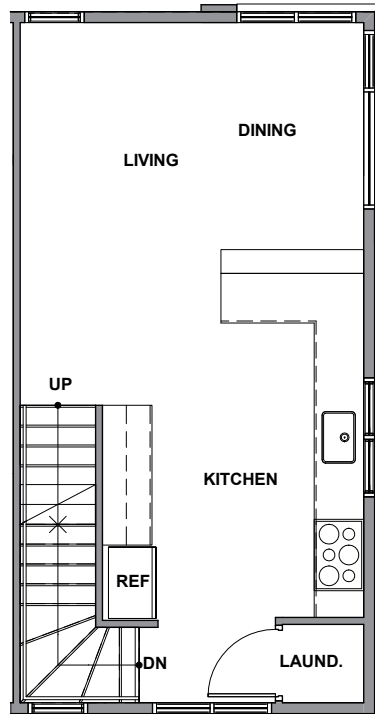

Level 1

Level 2

Level 3

Rooftop Deck

3938C S Pearl Street, Seattle, WA 98118  
 Approx 1357 SF | 2 Beds | 1.75 Baths | Rooftop Deck

Floor plans are provided for illustrative and general informational purposes only. In a continuing effort to improve our products and designs, final construction elevations, square footages, floor plan layouts and/or materials and colors may vary. Buyer to verify all information to their own satisfaction.

Habitat for the Modern Life Form.