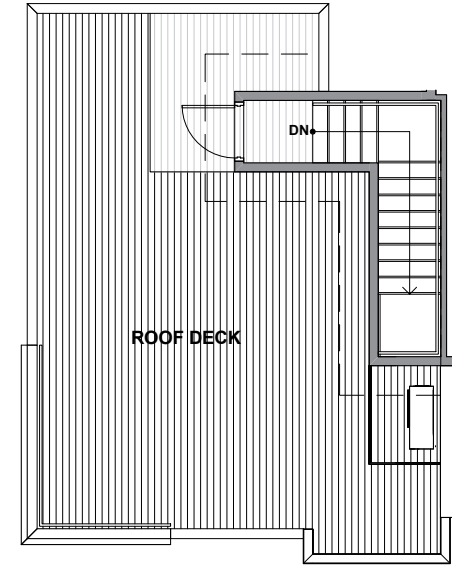

Level 1

Level 2

Level 3

Rooftop Deck

3940A S Pearl Street, Seattle, WA 98118
 Approx 1285 SF | 2 Beds | 1.75 Baths | Rooftop Deck

Habitat for the Modern Life Form.

Floor plans are provided for illustrative and general informational purposes only. In a continuing effort to improve our products and designs, final construction elevations, square footages, floor plan layouts and/or materials and colors may vary. Buyer to verify all information to their own satisfaction.