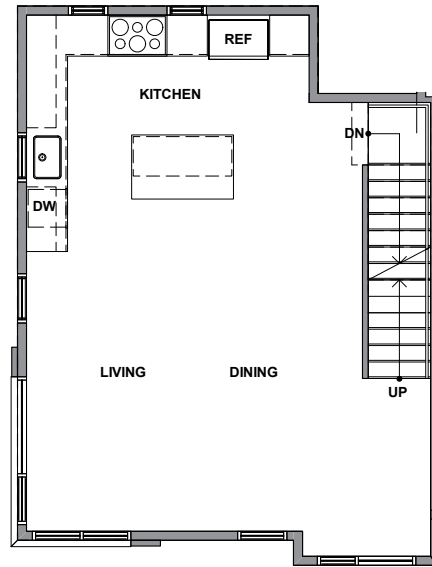

Level 1

Level 2

Level 3

Rooftop Deck

3940A S Pearl Street, Seattle, WA 98118
 Approx 1285 SF | 2 Beds | 1.75 Baths | Rooftop Deck

Habitat for the Modern Life Form.

Floor plans are provided for illustrative and general informational purposes only. In a continuing effort to improve our products and designs, final construction elevations, square footages, floor plan layouts and/or materials and colors may vary. Buyer to verify all information to their own satisfaction.