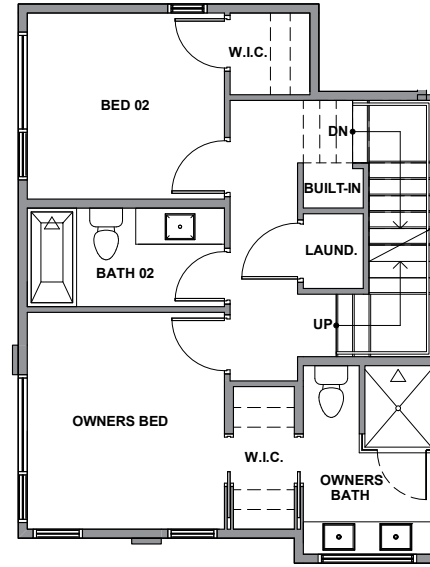

Level 1

Level 2

Level 3

Rooftop Deck

3940A S Pearl Street, Seattle, WA 98118
 Approx 1285 SF | 2 Beds | 1.75 Baths | Rooftop Deck

Habitat for the Modern Life Form.

Floor plans are provided for illustrative and general informational purposes only. In a continuing effort to improve our products and designs, final construction elevations, square footages, floor plan layouts and/or materials and colors may vary. Buyer to verify all information to their own satisfaction.