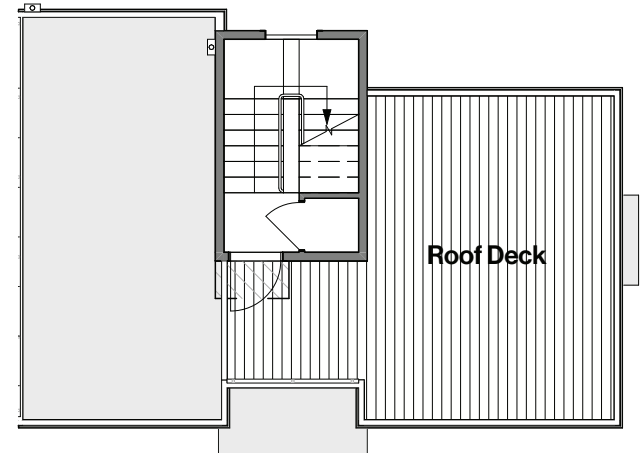

1

2

3

4

9211B 14TH AVE NW
APPROX 1717 SF | 3 BEDS | 3 BATHS | OPEN CONCEPT | GARAGE

shelter | HOMES

Habitat for the Modern Life Form.