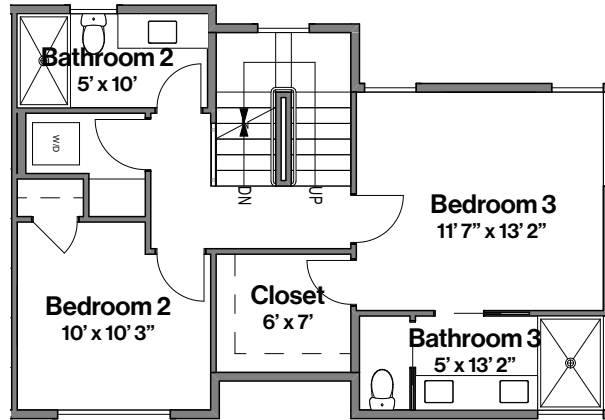

1

2

3

4

9211B 14TH AVE NW
APPROX 1717 SF | 3 BEDS | 3 BATHS | OPEN CONCEPT | GARAGE

shelter | HOMES

Habitat for the Modern Life Form.