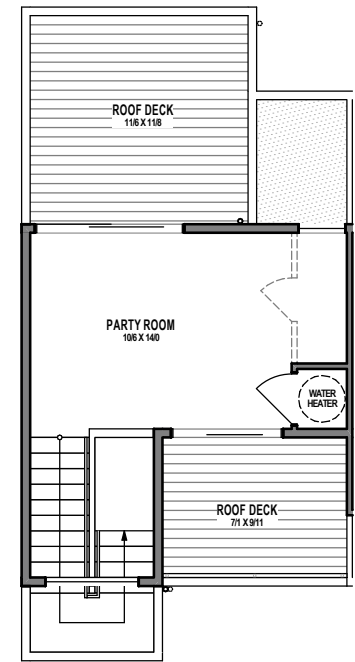

## UNIT 1

1

2

3

4

1301 31ST AVE S, SEATTLE, WA 98144

APPROX 1760 SF | 3 BEDS | 2.25 BATHS | 1 FLEX | PARTY ROOM | OPEN CONCEPT

Floor plans are provided for illustrative and general informational purposes only. In a continuing effort to improve our products and designs, final construction elevations, square footages, floor plan layouts and/or materials and colors may vary. Buyer to verify all information to their own satisfaction.

Habitat for the Modern Life Form.