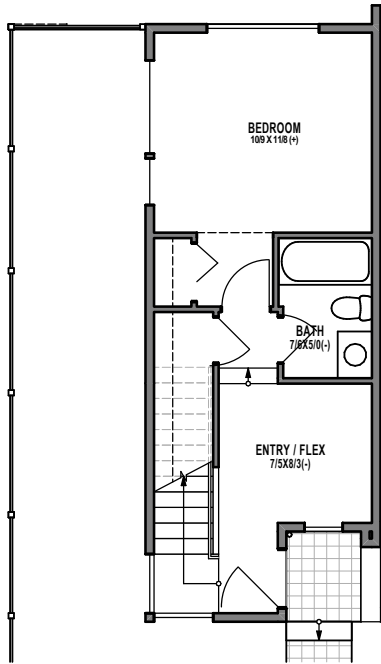

## UNIT 1

1

2

3

4

1301 31ST AVE S, SEATTLE, WA 98144

APPROX 1760 SF | 3 BEDS | 2.25 BATHS | 1 FLEX | PARTY ROOM | OPEN CONCEPT

Floor plans are provided for illustrative and general informational purposes only. In a continuing effort to improve our products and designs, final construction elevations, square footages, floor plan layouts and/or materials and colors may vary. Buyer to verify all information to their own satisfaction.

Habitat for the Modern Life Form.