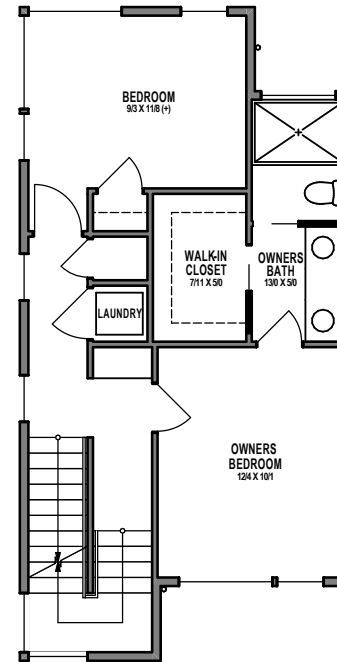

## UNIT 1

1

2

3

4

1301 31ST AVE S, SEATTLE, WA 98144

APPROX 1760 SF | 3 BEDS | 2.25 BATHS | 1 FLEX | PARTY ROOM | OPEN CONCEPT

Floor plans are provided for illustrative and general informational purposes only. In a continuing effort to improve our products and designs, final construction elevations, square footages, floor plan layouts and/or materials and colors may vary. Buyer to verify all information to their own satisfaction.

Habitat for the Modern Life Form.