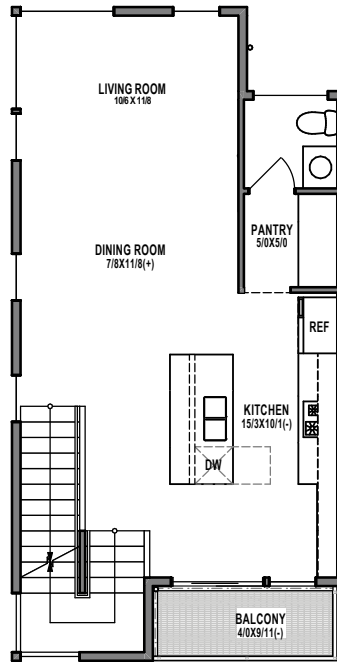

## UNIT 1

1

2

3

4

1301 31ST AVE S, SEATTLE, WA 98144

APPROX 1760 SF | 3 BEDS | 2.25 BATHS | 1 FLEX | PARTY ROOM | OPEN CONCEPT

Floor plans are provided for illustrative and general informational purposes only. In a continuing effort to improve our products and designs, final construction elevations, square footages, floor plan layouts and/or materials and colors may vary. Buyer to verify all information to their own satisfaction.

Habitat for the Modern Life Form.