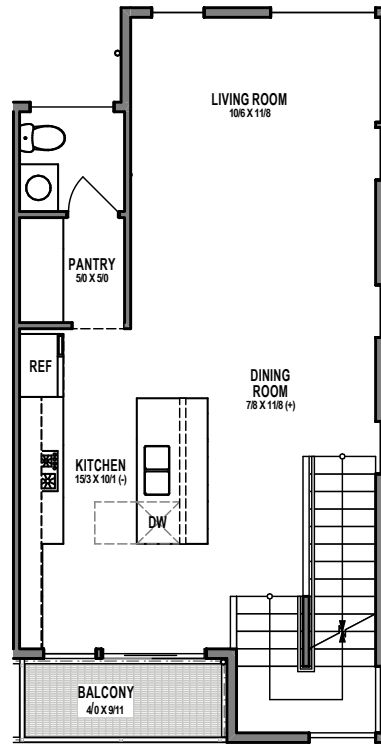

UNIT 2

1

2

3

4

1301 31ST AVE S, SEATTLE, WA 98144

APPROX 1515 SF | 2 BEDS | 2.25 BATHS | 1 FLEX | PARTY ROOM | OPEN CONCEPT

Floor plans are provided for illustrative and general informational purposes only. In a continuing effort to improve our products and designs, final construction elevations, square footages, floor plan layouts and/or materials and colors may vary. Buyer to verify all information to their own satisfaction.

Habitat for the Modern Life Form.