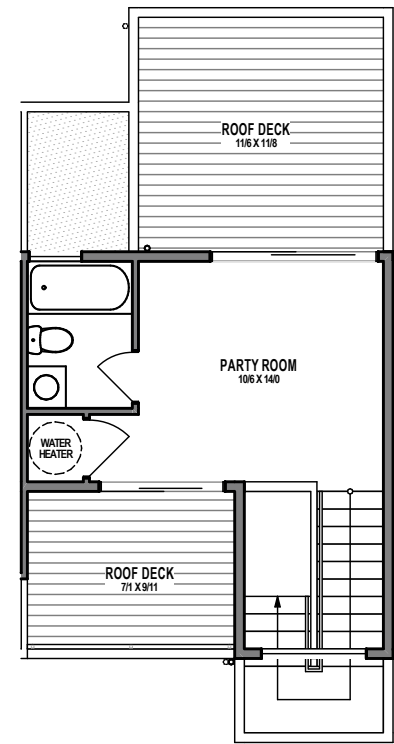

UNIT 2

1

2

3

4

1301 31ST AVE S, SEATTLE, WA 98144

APPROX 1515 SF | 2 BEDS | 2.25 BATHS | 1 FLEX | PARTY ROOM | OPEN CONCEPT

Floor plans are provided for illustrative and general informational purposes only. In a continuing effort to improve our products and designs, final construction elevations, square footages, floor plan layouts and/or materials and colors may vary. Buyer to verify all information to their own satisfaction.

Habitat for the Modern Life Form.