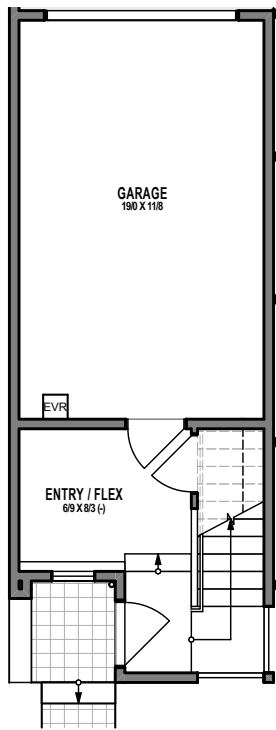

UNIT 2

1

2

3

4

1301 31ST AVE S, SEATTLE, WA 98144

APPROX 1515 SF | 2 BEDS | 2.25 BATHS | 1 FLEX | PARTY ROOM | OPEN CONCEPT

Floor plans are provided for illustrative and general informational purposes only. In a continuing effort to improve our products and designs, final construction elevations, square footages, floor plan layouts and/or materials and colors may vary. Buyer to verify all information to their own satisfaction.