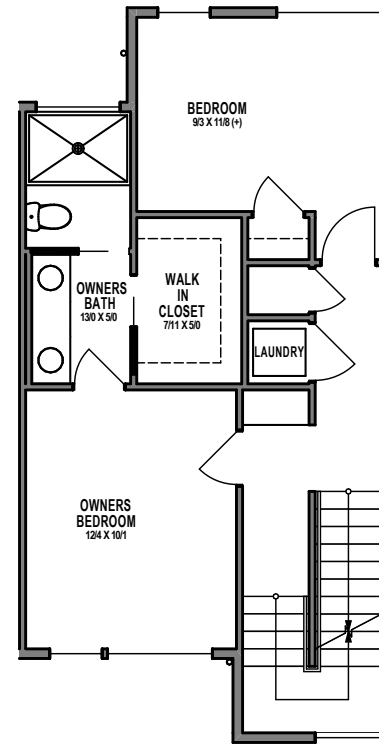

UNIT 2

1

2

3

4

1301 31ST AVE S, SEATTLE, WA 98144

APPROX 1515 SF | 2 BEDS | 2.25 BATHS | 1 FLEX | PARTY ROOM | OPEN CONCEPT

Floor plans are provided for illustrative and general informational purposes only. In a continuing effort to improve our products and designs, final construction elevations, square footages, floor plan layouts and/or materials and colors may vary. Buyer to verify all information to their own satisfaction.

Habitat for the Modern Life Form.