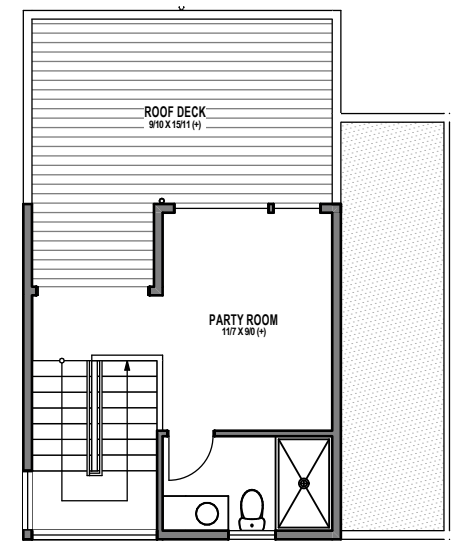

## UNIT 3

1

2

3

4

1301 31ST AVE S, SEATTLE, WA 98144

APPROX 1793 SF | 3 BEDS | 3 BATHS | PARTY ROOM | OPEN CONCEPT

Floor plans are provided for illustrative and general informational purposes only. In a continuing effort to improve our products and designs, final construction elevations, square footages, floor plan layouts and/or materials and colors may vary. Buyer to verify all information to their own satisfaction.

Habitat for the Modern Life Form.