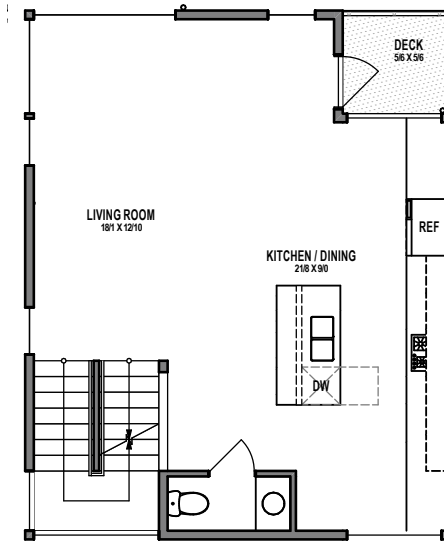

## UNIT 3

1

2

3

4

1301 31ST AVE S, SEATTLE, WA 98144

APPROX 1793 SF | 3 BEDS | 3 BATHS | PARTY ROOM | OPEN CONCEPT

Floor plans are provided for illustrative and general informational purposes only. In a continuing effort to improve our products and designs, final construction elevations, square footages, floor plan layouts and/or materials and colors may vary. Buyer to verify all information to their own satisfaction.

Habitat for the Modern Life Form.