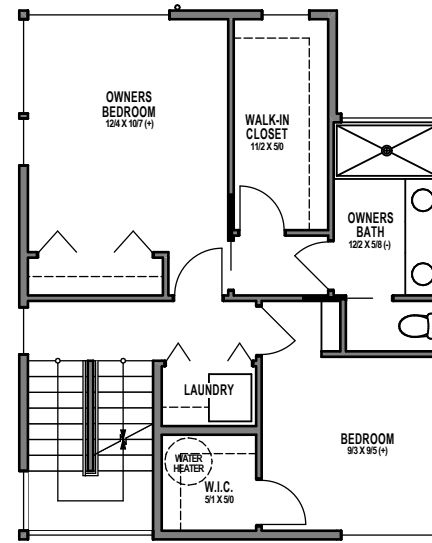

## UNIT 3

1

2

3

4

1301 31ST AVE S, SEATTLE, WA 98144

APPROX 1793 SF | 3 BEDS | 3 BATHS | PARTY ROOM | OPEN CONCEPT

Floor plans are provided for illustrative and general informational purposes only. In a continuing effort to improve our products and designs, final construction elevations, square footages, floor plan layouts and/or materials and colors may vary. Buyer to verify all information to their own satisfaction.

Habitat for the Modern Life Form.