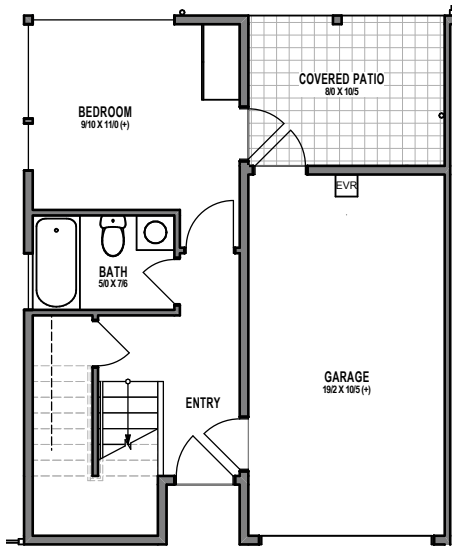

## UNIT 3

1

2

3

4

1301 31ST AVE S, SEATTLE, WA 98144

APPROX 1793 SF | 3 BEDS | 3 BATHS | PARTY ROOM | OPEN CONCEPT

Floor plans are provided for illustrative and general informational purposes only. In a continuing effort to improve our products and designs, final construction elevations, square footages, floor plan layouts and/or materials and colors may vary. Buyer to verify all information to their own satisfaction.

Habitat for the Modern Life Form.