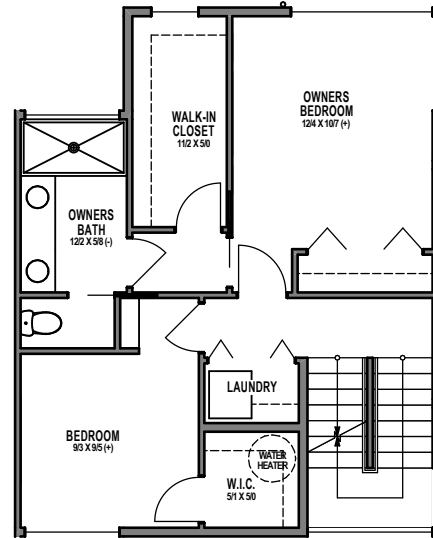

UNIT 4

1

2

3

4

1301 31ST AVE S, SEATTLE, WA 98144

APPROX 1791 SF | 3 BEDS | 3 BATHS | PARTY ROOM | OPEN CONCEPT

Floor plans are provided for illustrative and general informational purposes only. In a continuing effort to improve our products and designs, final construction elevations, square footages, floor plan layouts and/or materials and colors may vary. Buyer to verify all information to their own satisfaction.

Habitat for the Modern Life Form.