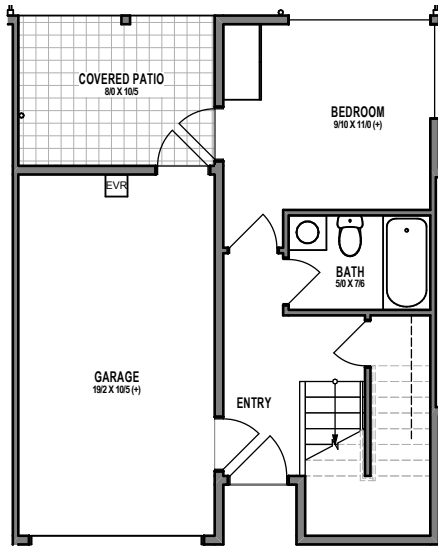

UNIT 4

1

2

3

4

1301 31ST AVE S, SEATTLE, WA 98144

APPROX 1791 SF | 3 BEDS | 3 BATHS | PARTY ROOM | OPEN CONCEPT

Floor plans are provided for illustrative and general informational purposes only. In a continuing effort to improve our products and designs, final construction elevations, square footages, floor plan layouts and/or materials and colors may vary. Buyer to verify all information to their own satisfaction.

Habitat for the Modern Life Form.