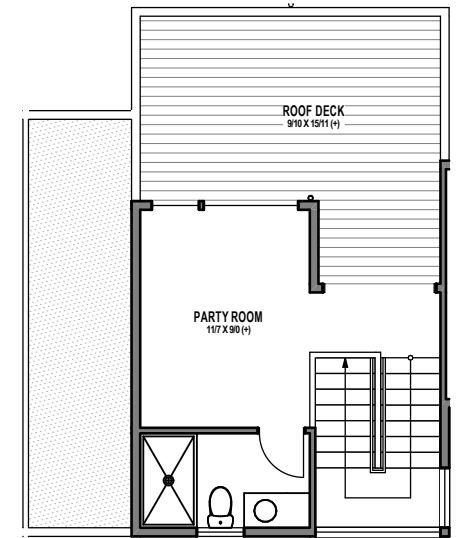

UNIT 4

1

2

3

4

1301 31ST AVE S, SEATTLE, WA 98144

APPROX 1791 SF | 3 BEDS | 3 BATHS | PARTY ROOM | OPEN CONCEPT

Floor plans are provided for illustrative and general informational purposes only. In a continuing effort to improve our products and designs, final construction elevations, square footages, floor plan layouts and/or materials and colors may vary. Buyer to verify all information to their own satisfaction.

Habitat for the Modern Life Form.