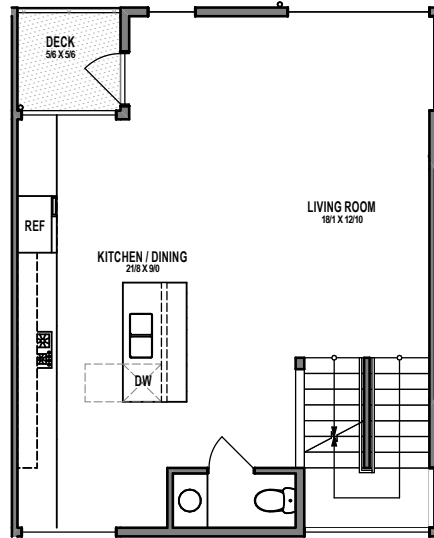

UNIT 4

1

2

3

4

1301 31ST AVE S, SEATTLE, WA 98144

APPROX 1791 SF | 3 BEDS | 3 BATHS | PARTY ROOM | OPEN CONCEPT

Floor plans are provided for illustrative and general informational purposes only. In a continuing effort to improve our products and designs, final construction elevations, square footages, floor plan layouts and/or materials and colors may vary. Buyer to verify all information to their own satisfaction.

Habitat for the Modern Life Form.