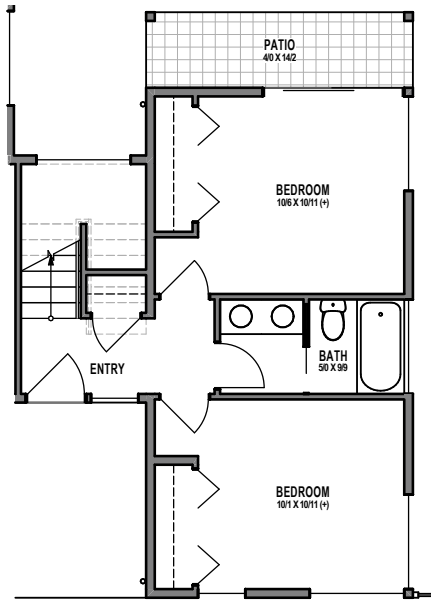

UNIT 5

1

2

3

4

1301 31ST AVE S, SEATTLE, WA 98144

APPROX 1673 SF | 3 BEDS | 2.25 BATHS | PARTY ROOM | OPEN CONCEPT

Floor plans are provided for illustrative and general informational purposes only. In a continuing effort to improve our products and designs, final construction elevations, square footages, floor plan layouts and/or materials and colors may vary. Buyer to verify all information to their own satisfaction.

Habitat for the Modern Life Form.