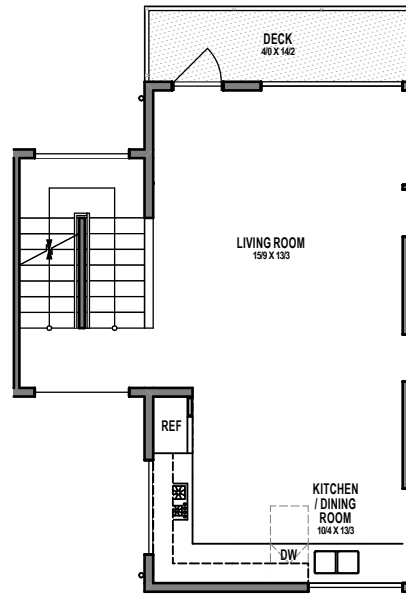

UNIT 5

1

2

3

4

1301 31ST AVE S, SEATTLE, WA 98144

APPROX 1673 SF | 3 BEDS | 2.25 BATHS | PARTY ROOM | OPEN CONCEPT

Floor plans are provided for illustrative and general informational purposes only. In a continuing effort to improve our products and designs, final construction elevations, square footages, floor plan layouts and/or materials and colors may vary. Buyer to verify all information to their own satisfaction.

Habitat for the Modern Life Form.