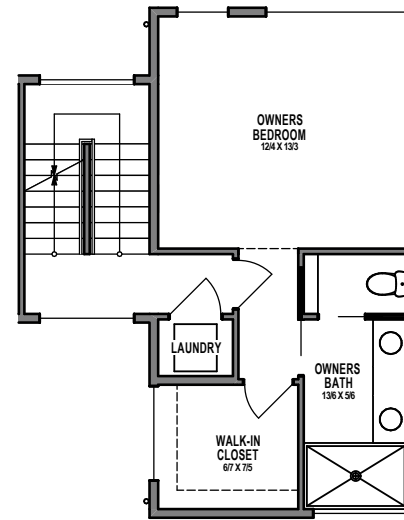

UNIT 5

1

2

3

4

1301 31ST AVE S, SEATTLE, WA 98144

APPROX 1673 SF | 3 BEDS | 2.25 BATHS | PARTY ROOM | OPEN CONCEPT

Floor plans are provided for illustrative and general informational purposes only. In a continuing effort to improve our products and designs, final construction elevations, square footages, floor plan layouts and/or materials and colors may vary. Buyer to verify all information to their own satisfaction.

Habitat for the Modern Life Form.