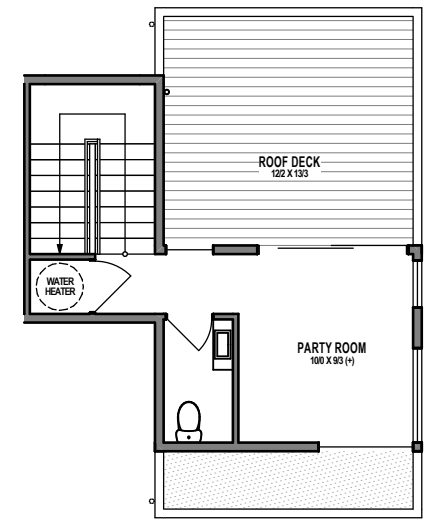

UNIT 5

1

2

3

4

1301 31ST AVE S, SEATTLE, WA 98144

APPROX 1673 SF | 3 BEDS | 2.25 BATHS | PARTY ROOM | OPEN CONCEPT

Floor plans are provided for illustrative and general informational purposes only. In a continuing effort to improve our products and designs, final construction elevations, square footages, floor plan layouts and/or materials and colors may vary. Buyer to verify all information to their own satisfaction.

Habitat for the Modern Life Form.