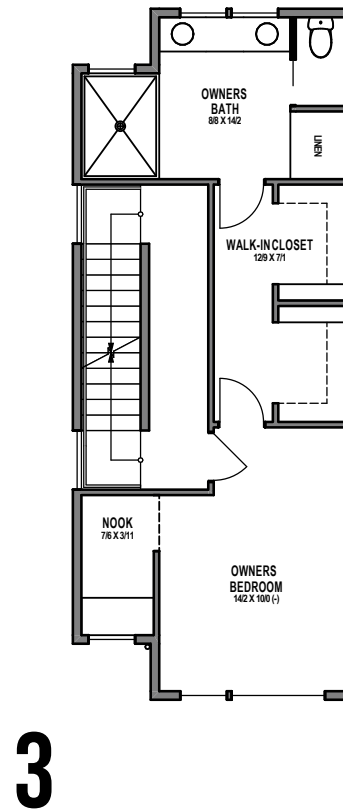

## UNIT 6

1301 31ST AVE S, SEATTLE, WA 98144

APPROX 1836 SF | 3 BEDS | 2 BATHS | 1 NOOK | PARTY ROOM | OPEN CONCEPT

 Floor plans are provided for illustrative and general informational purposes only. In a continuing effort to improve our products and designs, final construction elevations, square footages, floor plan layouts and/or materials and colors may vary. Buyer to verify all information to their own satisfaction.

Habitat for the Modern Life Form.