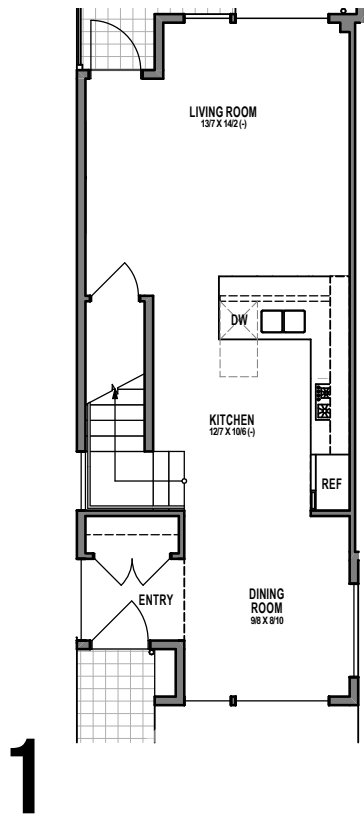

## UNIT 6

1301 31ST AVE S, SEATTLE, WA 98144

APPROX 1836 SF | 3 BEDS | 2 BATHS | 1 NOOK | PARTY ROOM | OPEN CONCEPT

 Floor plans are provided for illustrative and general informational purposes only. In a continuing effort to improve our products and designs, final construction elevations, square footages, floor plan layouts and/or materials and colors may vary. Buyer to verify all information to their own satisfaction.

Habitat for the Modern Life Form.