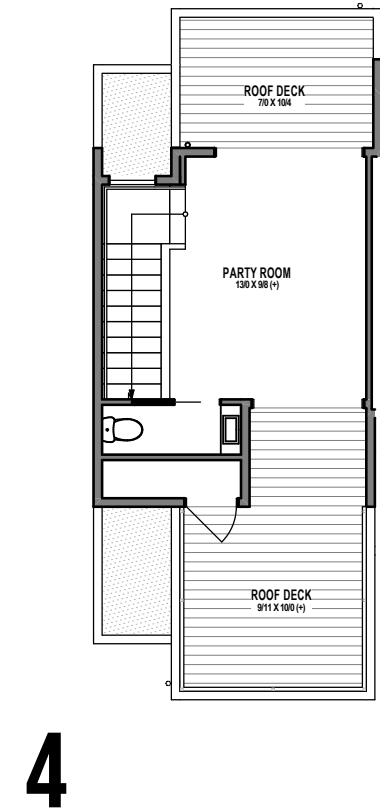

## UNIT 6

1301 31ST AVE S, SEATTLE, WA 98144

APPROX 1836 SF | 3 BEDS | 2 BATHS | 1 NOOK | PARTY ROOM | OPEN CONCEPT

 Floor plans are provided for illustrative and general informational purposes only. In a continuing effort to improve our products and designs, final construction elevations, square footages, floor plan layouts and/or materials and colors may vary. Buyer to verify all information to their own satisfaction.