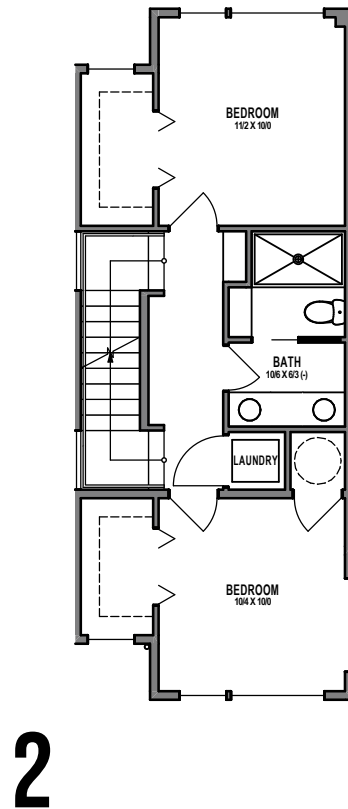

## UNIT 6

1301 31ST AVE S, SEATTLE, WA 98144

APPROX 1836 SF | 3 BEDS | 2 BATHS | 1 NOOK | PARTY ROOM | OPEN CONCEPT

 Floor plans are provided for illustrative and general informational purposes only. In a continuing effort to improve our products and designs, final construction elevations, square footages, floor plan layouts and/or materials and colors may vary. Buyer to verify all information to their own satisfaction.

Habitat for the Modern Life Form.