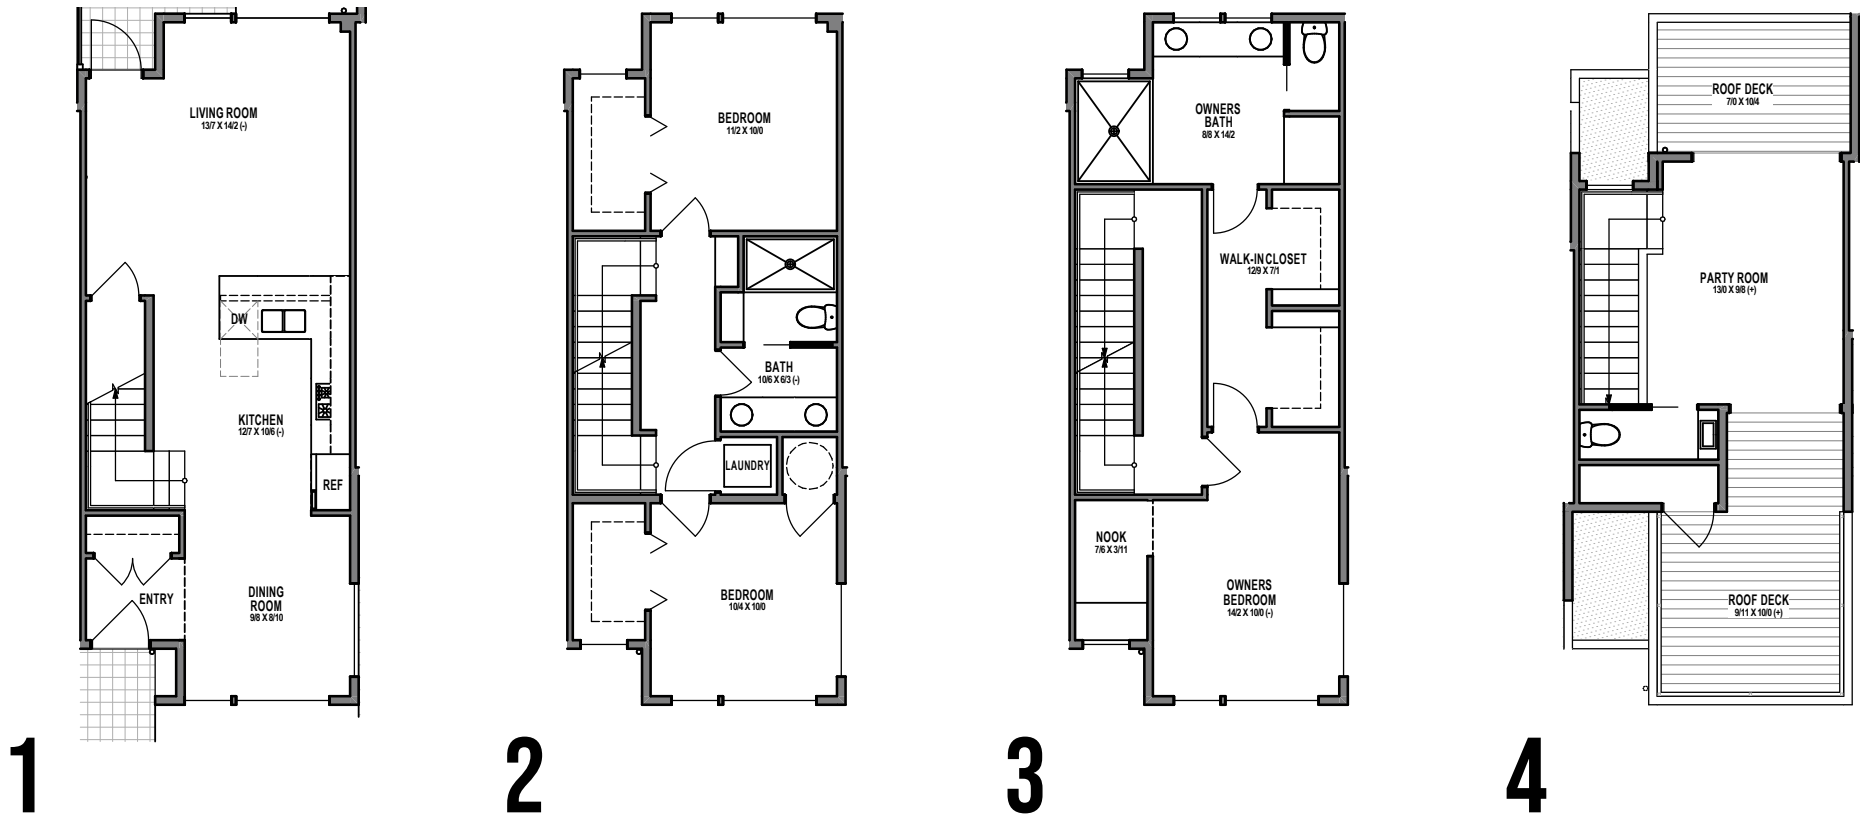

UNIT 7

1301 31ST AVE S, SEATTLE, WA 98144

APPROX 1833 SF | 3 BEDS | 2 BATHS | PARTY ROOM | OPEN CONCEPT

Floor plans are provided for illustrative and general informational purposes only. In a continuing effort to improve our products and designs, final construction elevations, square footages, floor plan layouts and/or materials and colors may vary. Buyer to verify all information to their own satisfaction.

Habitat for the Modern Life Form.