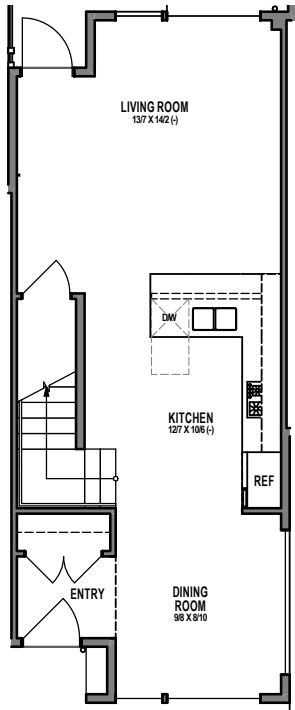

UNIT 8

1

2

3

4

1301 31ST AVE S, SEATTLE, WA 98144

APPROX 1834 SF | 3 BEDS | 2 BATHS | PARTY ROOM | OPEN CONCEPT

Floor plans are provided for illustrative and general informational purposes only. In a continuing effort to improve our products and designs, final construction elevations, square footages, floor plan layouts and/or materials and colors may vary. Buyer to verify all information to their own satisfaction.

Habitat for the Modern Life Form.