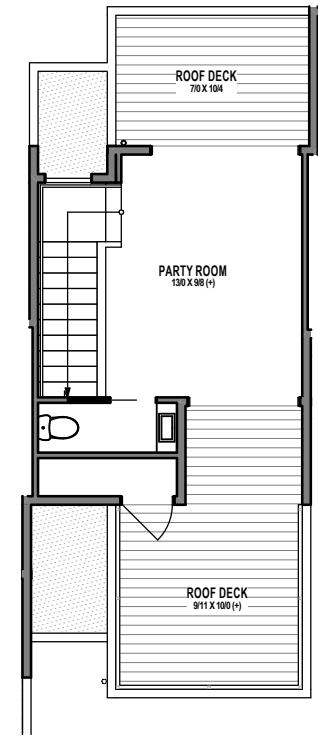

UNIT 8

1

2

3

4

1301 31ST AVE S, SEATTLE, WA 98144

APPROX 1834 SF | 3 BEDS | 2 BATHS | PARTY ROOM | OPEN CONCEPT

Floor plans are provided for illustrative and general informational purposes only. In a continuing effort to improve our products and designs, final construction elevations, square footages, floor plan layouts and/or materials and colors may vary. Buyer to verify all information to their own satisfaction.

Habitat for the Modern Life Form.