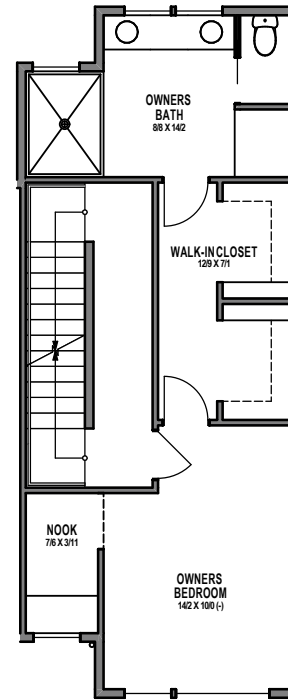

UNIT 8

1

2

3

4

1301 31ST AVE S, SEATTLE, WA 98144

APPROX 1834 SF | 3 BEDS | 2 BATHS | PARTY ROOM | OPEN CONCEPT

Floor plans are provided for illustrative and general informational purposes only. In a continuing effort to improve our products and designs, final construction elevations, square footages, floor plan layouts and/or materials and colors may vary. Buyer to verify all information to their own satisfaction.

Habitat for the Modern Life Form.