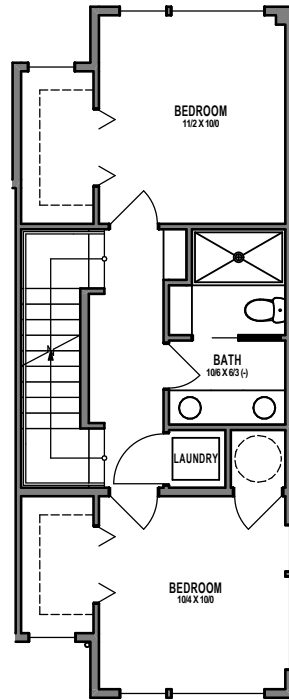

UNIT 8

1

2

3

4

1301 31ST AVE S, SEATTLE, WA 98144

APPROX 1834 SF | 3 BEDS | 2 BATHS | PARTY ROOM | OPEN CONCEPT

Floor plans are provided for illustrative and general informational purposes only. In a continuing effort to improve our products and designs, final construction elevations, square footages, floor plan layouts and/or materials and colors may vary. Buyer to verify all information to their own satisfaction.

Habitat for the Modern Life Form.