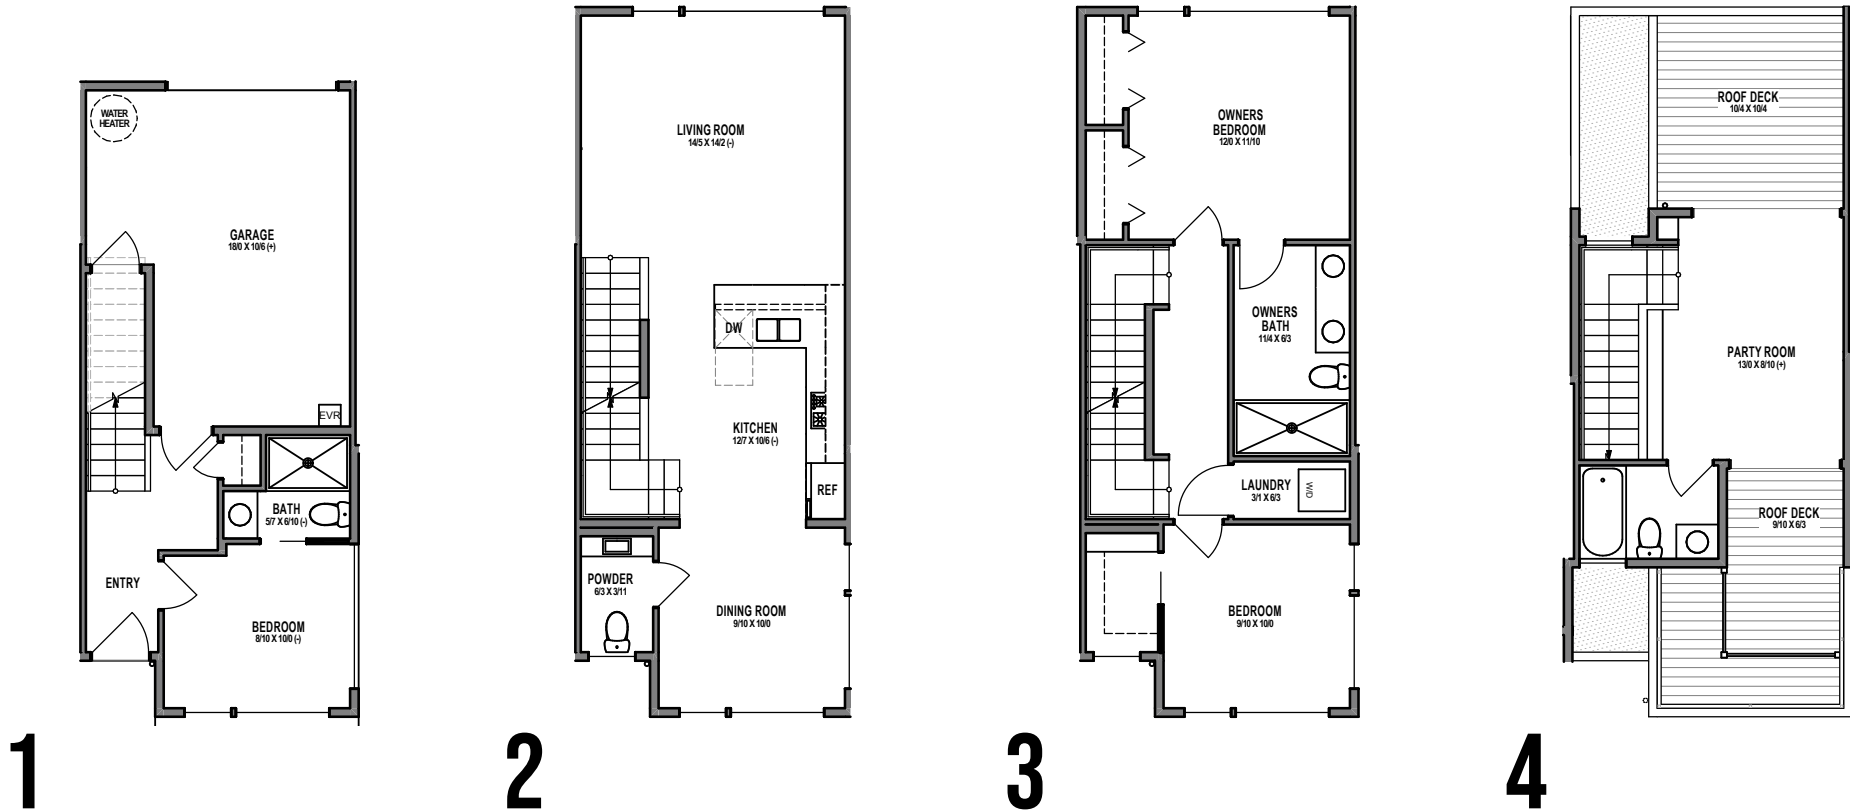

UNIT 9

1301 31ST AVE S, SEATTLE, WA 98144

APPROX 1618 SF | 3 BEDS | 3 BATHS | PARTY ROOM | OPEN CONCEPT

 Floor plans are provided for illustrative and general informational purposes only. In a continuing effort to improve our products and designs, final construction elevations, square footages, floor plan layouts and/or materials and colors may vary. Buyer to verify all information to their own satisfaction.

Habitat for the Modern Life Form.