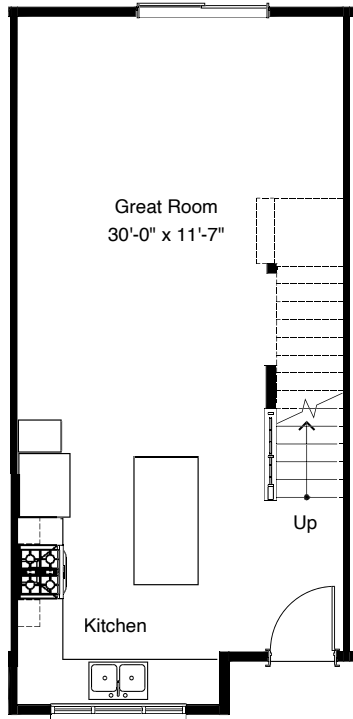

**NORTH B 3**

**1**

**2**

**3**

**4**

**8348C 13TH AVE NW, SEATTLE, WA 98117**  
**APPROX 1650 SF | 3 BEDS | 1.75 BATHS | OPEN CONCEPT**