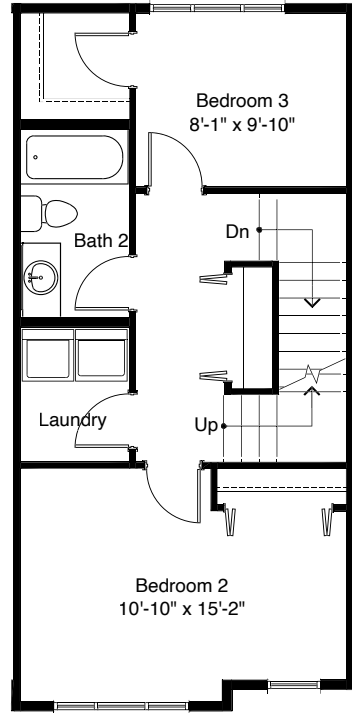

**NORTH B 3**

**1**

**2**

**3**

**4**

**8348C 13TH AVE NW, SEATTLE, WA 98117**  
**APPROX 1650 SF | 3 BEDS | 1.75 BATHS | OPEN CONCEPT**