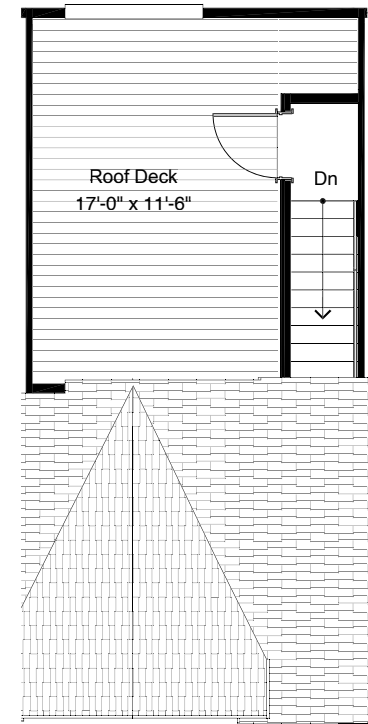

**NORTH B 3**

**1**

**2**

**3**

**4**

**8348C 13TH AVE NW, SEATTLE, WA 98117**  
**APPROX 1650 SF | 3 BEDS | 1.75 BATHS | OPEN CONCEPT**