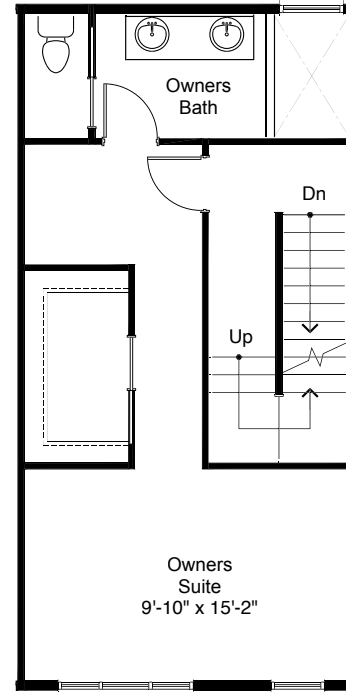

**NORTH B 3**

**1**

**2**

**3**

**4**

**8348C 13TH AVE NW, SEATTLE, WA 98117**  
**APPROX 1650 SF | 3 BEDS | 1.75 BATHS | OPEN CONCEPT**