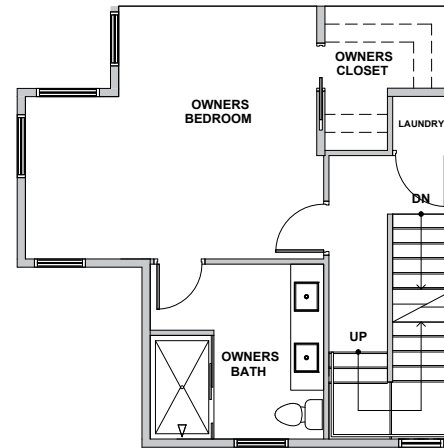

Level 1

Level 2

Level 3

Rooftop Deck

3924A (B5) S Pearl Street, Seattle, WA 98118  
 Approx 1451 SF | 2 Beds | 2.25 Baths | Rooftop Deck

Floor plans are provided for illustrative and general informational purposes only. In a continuing effort to improve our products and designs, final construction elevations, square footages, floor plan layouts and/or materials and colors may vary. Buyer to verify all information to their own satisfaction.

Habitat for the Modern Life Form.