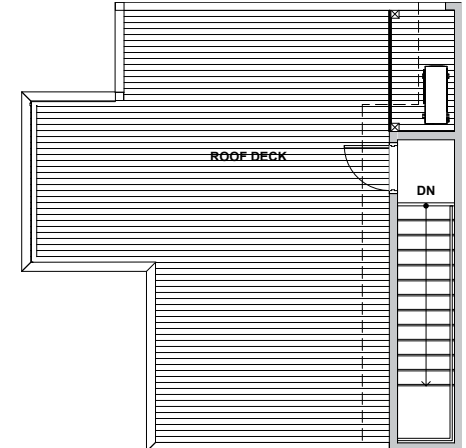

Level 1

Level 2

Level 3

Rooftop Deck

3924A (B5) S Pearl Street, Seattle, WA 98118  
 Approx 1451 SF | 2 Beds | 2.25 Baths | Rooftop Deck

Floor plans are provided for illustrative and general informational purposes only. In a continuing effort to improve our products and designs, final construction elevations, square footages, floor plan layouts and/or materials and colors may vary. Buyer to verify all information to their own satisfaction.