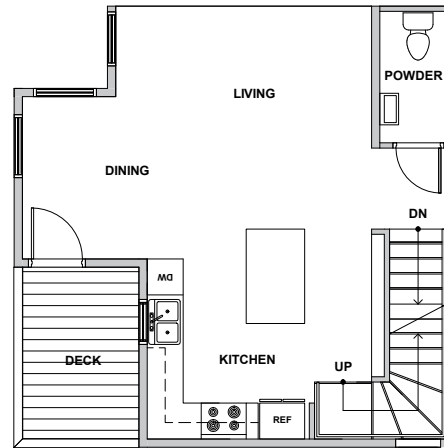

Level 1

Level 2

Level 3

Rooftop Deck

3924A (B5) S Pearl Street, Seattle, WA 98118  
 Approx 1451 SF | 2 Beds | 2.25 Baths | Rooftop Deck

Floor plans are provided for illustrative and general informational purposes only. In a continuing effort to improve our products and designs, final construction elevations, square footages, floor plan layouts and/or materials and colors may vary. Buyer to verify all information to their own satisfaction.

Habitat for the Modern Life Form.