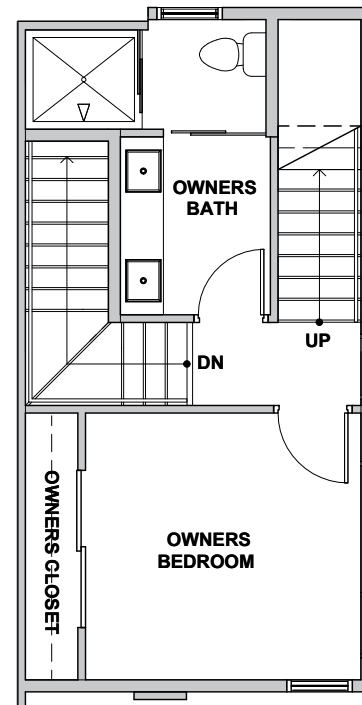

Level 1

Level 2

Level 3

Rooftop Deck

3930C S Pearl Street, Seattle, WA 98118 Approx
1174 SF | 2 Beds | 1.75 Baths | Rooftop Deck

Floor plans are provided for illustrative and general informational purposes only. In a continuing effort to improve our products and designs, final construction elevations, square footages, floor plan layouts and/or materials and colors may vary. Buyer to verify all information to their own satisfaction.

Habitat for the Modern Life Form.