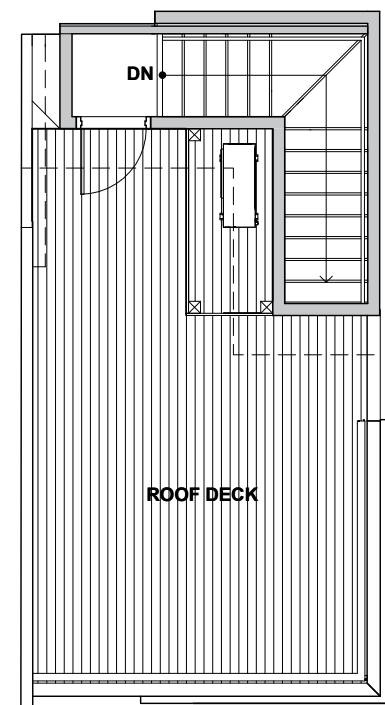

Level 1

Level 2

Level 3

Rooftop Deck

3930C S Pearl Street, Seattle, WA 98118 Approx
1174 SF | 2 Beds | 1.75 Baths | Rooftop Deck

Floor plans are provided for illustrative and general informational purposes only. In a continuing effort to improve our products and designs, final construction elevations, square footages, floor plan layouts and/or materials and colors may vary. Buyer to verify all information to their own satisfaction.

Habitat for the Modern Life Form.