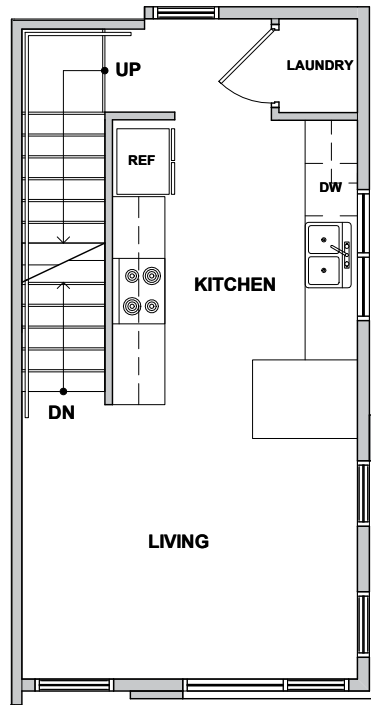

Level 1

Level 2

Level 3

Rooftop Deck

3930C S Pearl Street, Seattle, WA 98118 Approx
1174 SF | 2 Beds | 1.75 Baths | Rooftop Deck

Floor plans are provided for illustrative and general informational purposes only. In a continuing effort to improve our products and designs, final construction elevations, square footages, floor plan layouts and/or materials and colors may vary. Buyer to verify all information to their own satisfaction.

Habitat for the Modern Life Form.