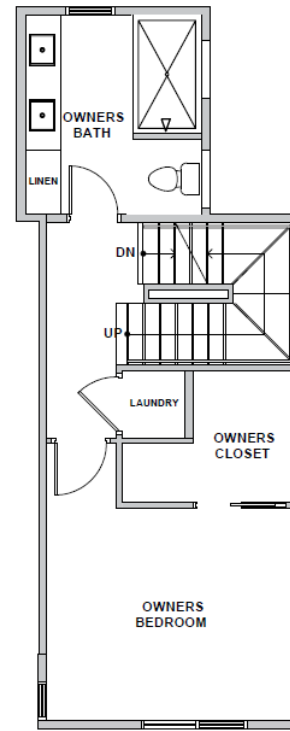

Level 1

Level 2

Level 3

Rooftop Deck

3930B S Pearl Street, Seattle, WA 98118 Approx
1389 SF | 2 Beds | 1.75 Baths | Rooftop Deck

Habitat for the Modern Life Form.

Floor plans are provided for illustrative and general informational purposes only. In a continuing effort to improve our products and designs, final construction elevations, square footages, floor plan layouts and/or materials and colors may vary. Buyer to verify all information to their own satisfaction.