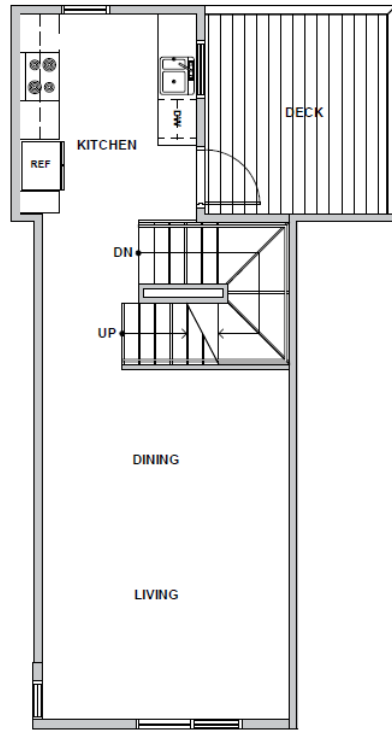

Level 1

Level 2

Level 3

Rooftop Deck

3930B S Pearl Street, Seattle, WA 98118 Approx
1389 SF | 2 Beds | 1.75 Baths | Rooftop Deck

Habitat for the Modern Life Form.

Floor plans are provided for illustrative and general informational purposes only. In a continuing effort to improve our products and designs, final construction elevations, square footages, floor plan layouts and/or materials and colors may vary. Buyer to verify all information to their own satisfaction.