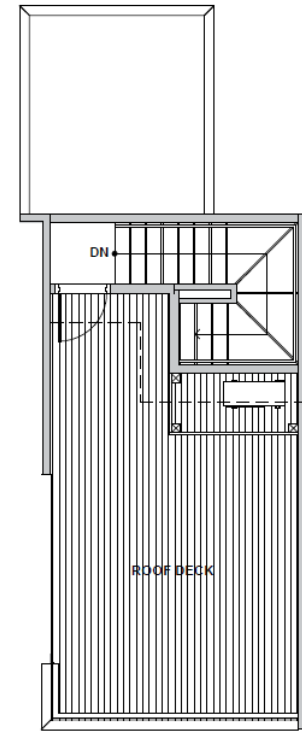

Level 1

Level 2

Level 3

Rooftop Deck

3930B S Pearl Street, Seattle, WA 98118 Approx
1389 SF | 2 Beds | 1.75 Baths | Rooftop Deck

Habitat for the Modern Life Form.

Floor plans are provided for illustrative and general informational purposes only. In a continuing effort to improve our products and designs, final construction elevations, square footages, floor plan layouts and/or materials and colors may vary. Buyer to verify all information to their own satisfaction.