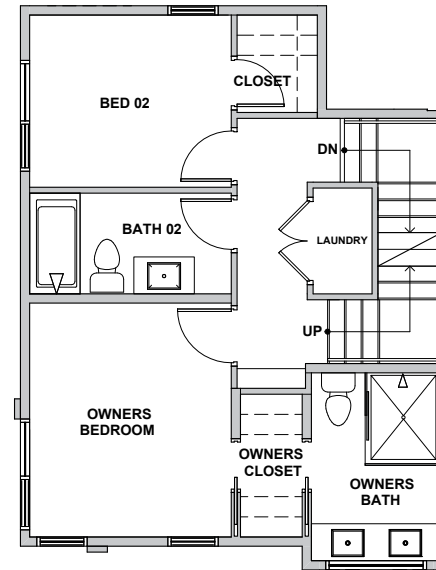

Level 1

Level 2

Level 3

Rooftop Deck

3930A S Pearl Street, Seattle, WA 98118  
 Approx 1276 SF | 2 Beds | 1.75 Baths | Rooftop Deck