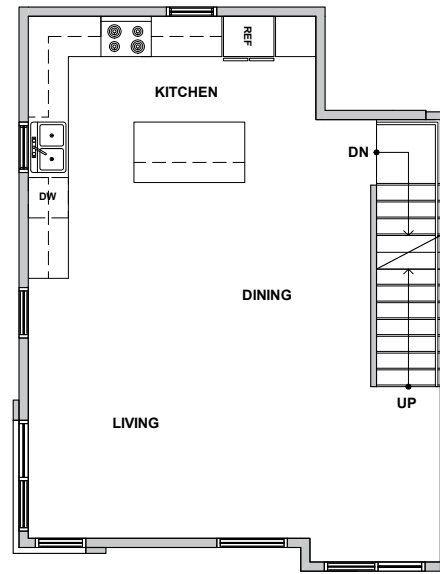

Level 1

Level 2

Level 3

Rooftop Deck

3930A S Pearl Street, Seattle, WA 98118  
 Approx 1276 SF | 2 Beds | 1.75 Baths | Rooftop Deck