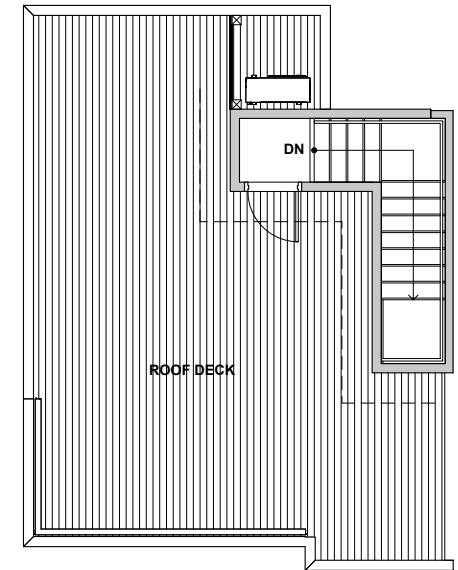

Level 1

Level 2

Level 3

Rooftop Deck

3930A S Pearl Street, Seattle, WA 98118  
 Approx 1276 SF | 2 Beds | 1.75 Baths | Rooftop Deck