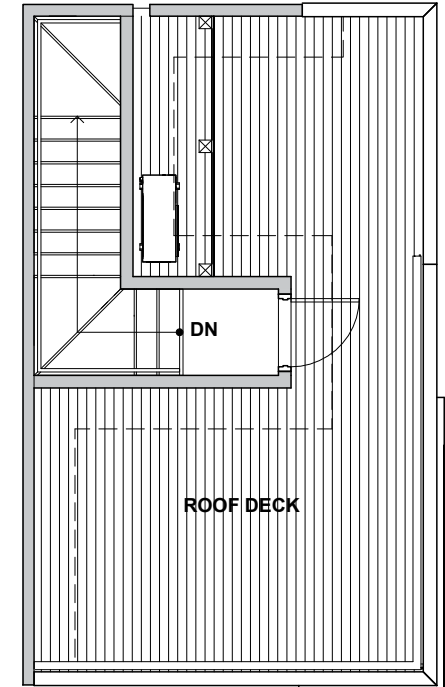

Level 1

Level 2

Level 3

Rooftop Deck

3924B (B4) S Pearl Street, Seattle, WA 98118
 Approx 1236 SF | 2 Beds | 1.75 Baths | Rooftop Deck