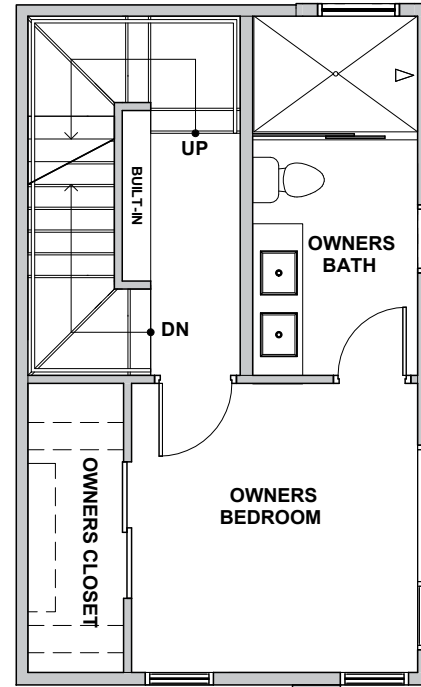

Level 1

Level 2

Level 3

Rooftop Deck

3924B (B4) S Pearl Street, Seattle, WA 98118
 Approx 1236 SF | 2 Beds | 1.75 Baths | Rooftop Deck