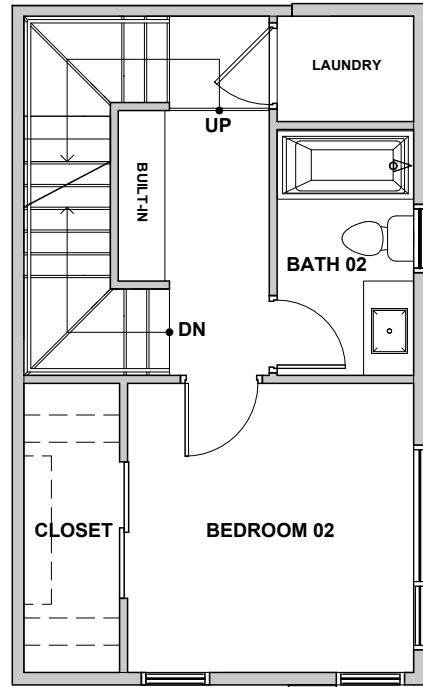

Level 1

Level 2

Level 3

Rooftop Deck

3924B (B4) S Pearl Street, Seattle, WA 98118
 Approx 1236 SF | 2 Beds | 1.75 Baths | Rooftop Deck