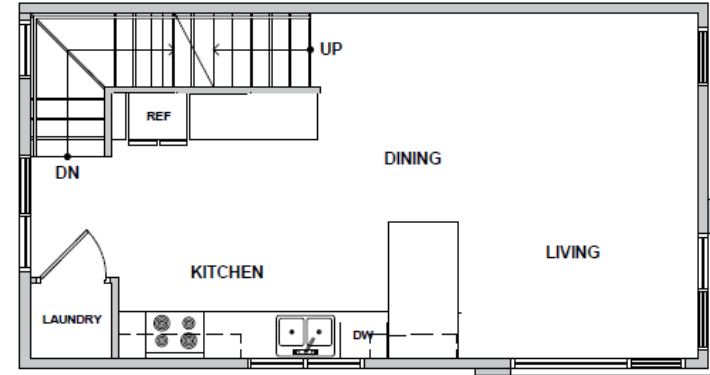

Level 1

Level 2

Level 3

Rooftop Deck

3924C (B6) S Pearl Street, Seattle, WA 98118
 Approx 1394 SF | 2 Beds | 1.75 Baths | Rooftop Deck

Habitat for the Modern Life Form.

Floor plans are provided for illustrative and general informational purposes only. In a continuing effort to improve our products and designs, final construction elevations, square footages, floor plan layouts and/or materials and colors may vary. Buyer to verify all information to their own satisfaction.