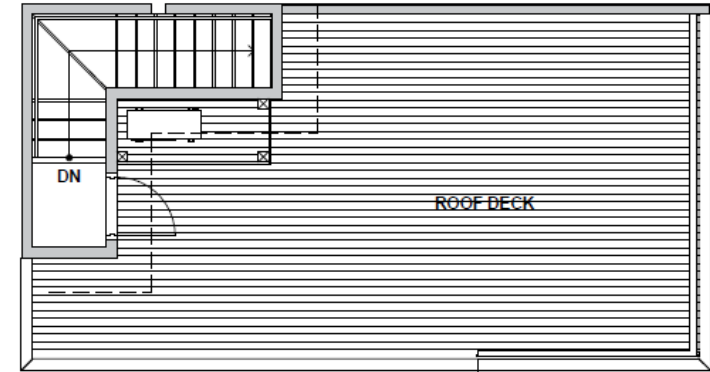

Level 1

Level 2

Level 3

Rooftop Deck

3924C (B6) S Pearl Street, Seattle, WA 98118
 Approx 1394 SF | 2 Beds | 1.75 Baths | Rooftop Deck

Habitat for the Modern Life Form.

Floor plans are provided for illustrative and general informational purposes only. In a continuing effort to improve our products and designs, final construction elevations, square footages, floor plan layouts and/or materials and colors may vary. Buyer to verify all information to their own satisfaction.