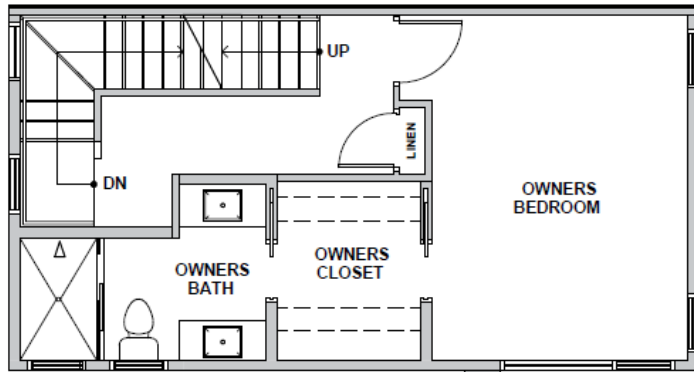

Level 1

Level 2

Level 3

Rooftop Deck

3924C (B6) S Pearl Street, Seattle, WA 98118
 Approx 1394 SF | 2 Beds | 1.75 Baths | Rooftop Deck

Habitat for the Modern Life Form.

Floor plans are provided for illustrative and general informational purposes only. In a continuing effort to improve our products and designs, final construction elevations, square footages, floor plan layouts and/or materials and colors may vary. Buyer to verify all information to their own satisfaction.