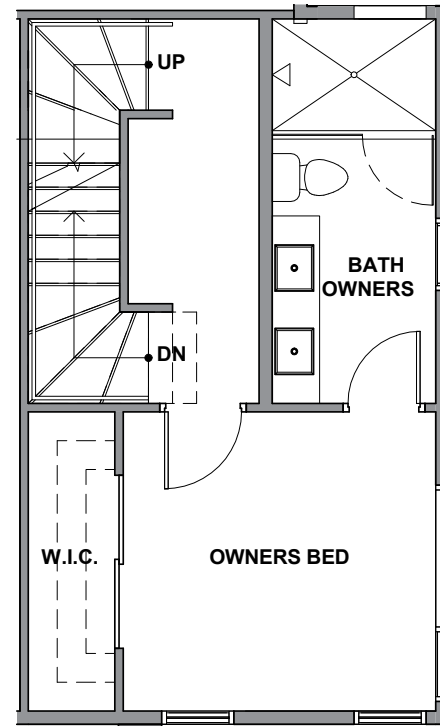

Level 1

Level 2

Level 3

Rooftop Deck

3938A S Pearl Street, Seattle, WA 98118 Approx
1222 SF | 2 Beds | 1.75 Baths | Rooftop Deck

Floor plans are provided for illustrative and general informational purposes only. In a continuing effort to improve our products and designs, final construction elevations, square footages, floor plan layouts and/or materials and colors may vary. Buyer to verify all information to their own satisfaction.

Habitat for the Modern Life Form.