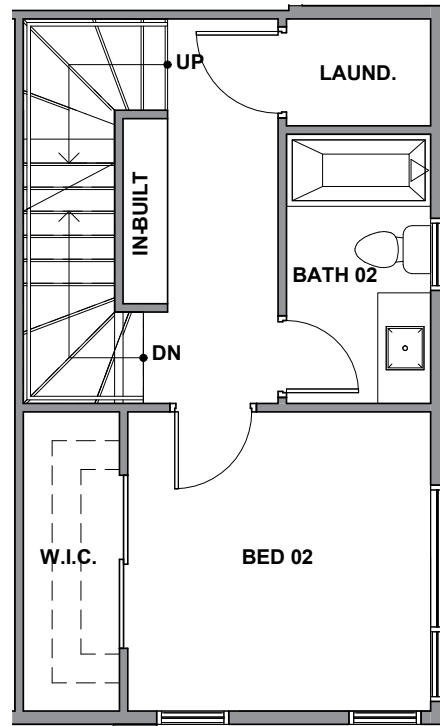

Level 1

Level 2

Level 3

Rooftop Deck

3938A S Pearl Street, Seattle, WA 98118 Approx
1222 SF | 2 Beds | 1.75 Baths | Rooftop Deck

Floor plans are provided for illustrative and general informational purposes only. In a continuing effort to improve our products and designs, final construction elevations, square footages, floor plan layouts and/or materials and colors may vary. Buyer to verify all information to their own satisfaction.

Habitat for the Modern Life Form.