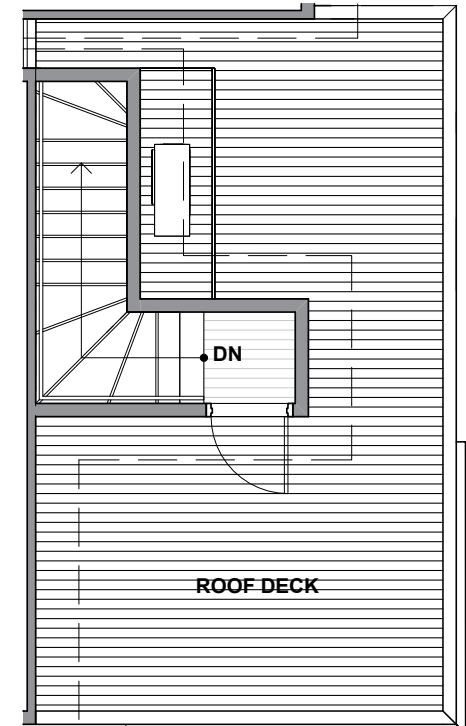

Level 1

Level 2

Level 3

Rooftop Deck

3938A S Pearl Street, Seattle, WA 98118 Approx
1222 SF | 2 Beds | 1.75 Baths | Rooftop Deck

Floor plans are provided for illustrative and general informational purposes only. In a continuing effort to improve our products and designs, final construction elevations, square footages, floor plan layouts and/or materials and colors may vary. Buyer to verify all information to their own satisfaction.

Habitat for the Modern Life Form.