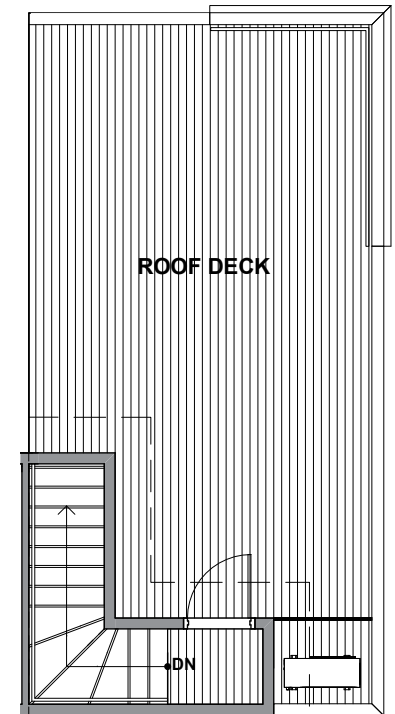

Level 1

Level 2

Level 3

Rooftop Deck

3938C S Pearl Street, Seattle, WA 98118
 Approx 1357 SF | 1.75 Beds | 1.75 Baths | Rooftop Deck

Floor plans are provided for illustrative and general informational purposes only. In a continuing effort to improve our products and designs, final construction elevations, square footages, floor plan layouts and/or materials and colors may vary. Buyer to verify all information to their own satisfaction.