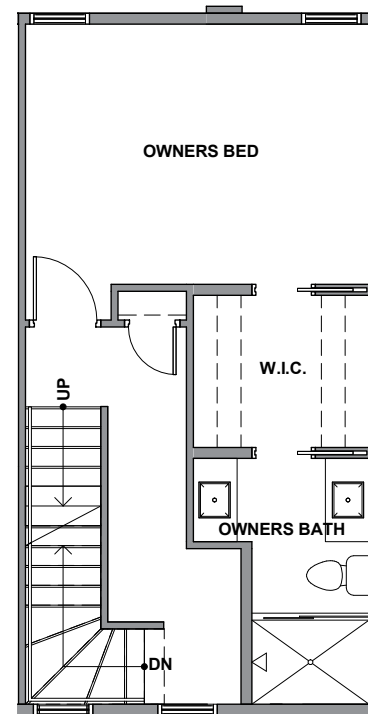

Level 1

Level 2

Level 3

Rooftop Deck

3938C S Pearl Street, Seattle, WA 98118
 Approx 1357 SF | 1.75 Beds | 1.75 Baths | Rooftop Deck

Floor plans are provided for illustrative and general informational purposes only. In a continuing effort to improve our products and designs, final construction elevations, square footages, floor plan layouts and/or materials and colors may vary. Buyer to verify all information to their own satisfaction.

Habitat for the Modern Life Form.