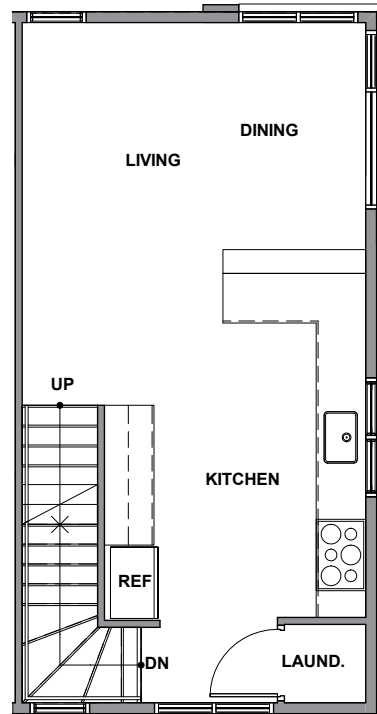

Level 1

Level 2

Level 3

Rooftop Deck

3938C S Pearl Street, Seattle, WA 98118
 Approx 1357 SF | 1.75 Beds | 1.75 Baths | Rooftop Deck

Floor plans are provided for illustrative and general informational purposes only. In a continuing effort to improve our products and designs, final construction elevations, square footages, floor plan layouts and/or materials and colors may vary. Buyer to verify all information to their own satisfaction.

Habitat for the Modern Life Form.