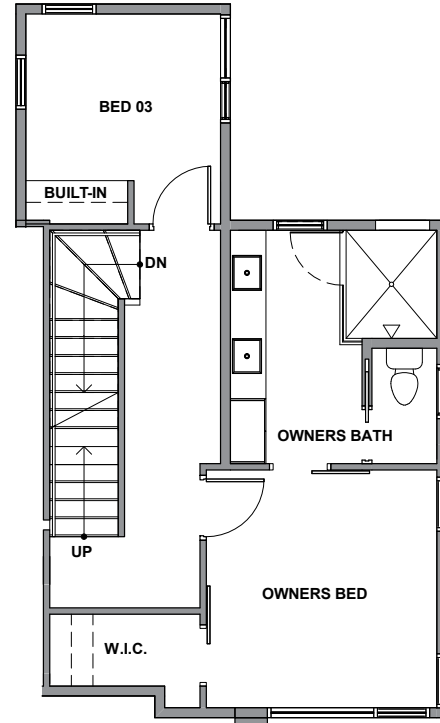

Level 1

Level 2

Level 3

Rooftop Deck

3940B S Pearl Street, Seattle, WA 98118  
 Approx 1535 SF | 3 Beds | 2.25 Baths | Roofdeck

Floor plans are provided for illustrative and general informational purposes only. In a continuing effort to improve our products and designs, final construction elevations, square footages, floor plan layouts and/or materials and colors may vary. Buyer to verify all information to their own satisfaction.

Habitat for the Modern Life Form.