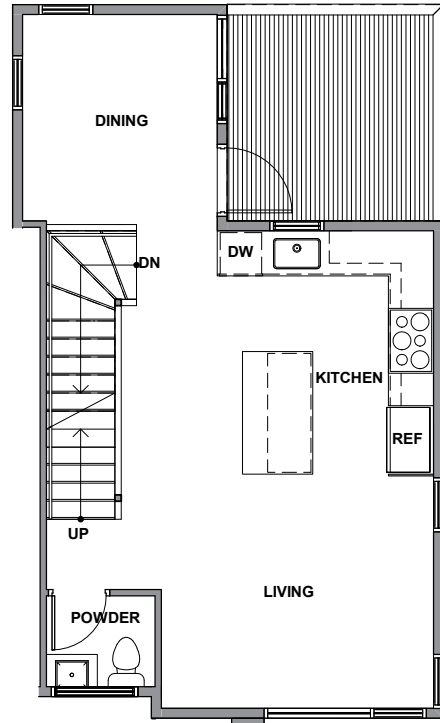

Level 1

Level 2

Level 3

Rooftop Deck

3940B S Pearl Street, Seattle, WA 98118  
 Approx 1535 SF | 3 Beds | 2.25 Baths | Roofdeck

Floor plans are provided for illustrative and general informational purposes only. In a continuing effort to improve our products and designs, final construction elevations, square footages, floor plan layouts and/or materials and colors may vary. Buyer to verify all information to their own satisfaction.

Habitat for the Modern Life Form.