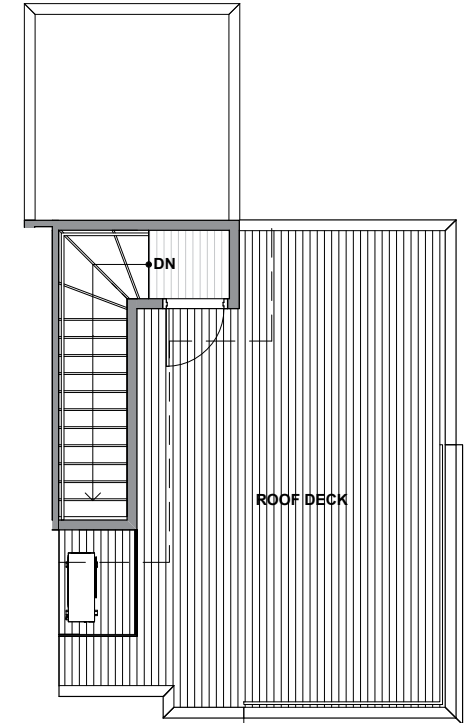

Level 1

Level 2

Level 3

Rooftop Deck

3940B S Pearl Street, Seattle, WA 98118  
 Approx 1535 SF | 3 Beds | 2.25 Baths | Roofdeck

Floor plans are provided for illustrative and general informational purposes only. In a continuing effort to improve our products and designs, final construction elevations, square footages, floor plan layouts and/or materials and colors may vary. Buyer to verify all information to their own satisfaction.

Habitat for the Modern Life Form.