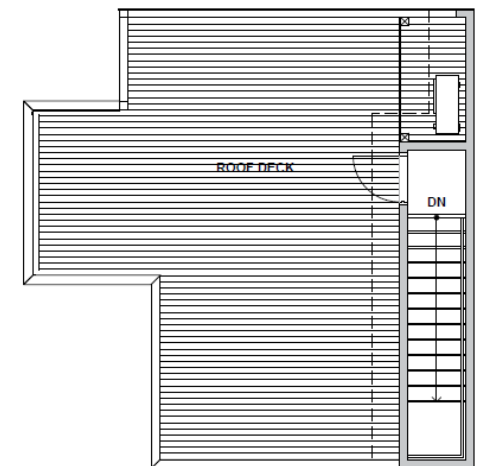

Level 1

Level 2

Level 3

Rooftop Deck

3924A (B5) S Pearl Street, Seattle, WA 98118
 Approx 1451 SF | 2 Beds | 2.25 Baths | Rooftop Deck

Floor plans are provided for illustrative and general informational purposes only. In a continuing effort to improve our products and designs, final construction elevations, square footages, floor plan layouts and/or materials and colors may vary. Buyer to verify all information to their own satisfaction.