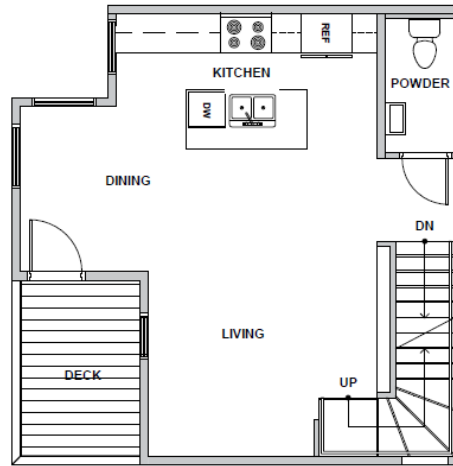

Level 1

Level 2

Level 3

Rooftop Deck

3924A (B5) S Pearl Street, Seattle, WA 98118
 Approx 1451 SF | 2 Beds | 2.25 Baths | Rooftop Deck

Floor plans are provided for illustrative and general informational purposes only. In a continuing effort to improve our products and designs, final construction elevations, square footages, floor plan layouts and/or materials and colors may vary. Buyer to verify all information to their own satisfaction.

Habitat for the Modern Life Form.