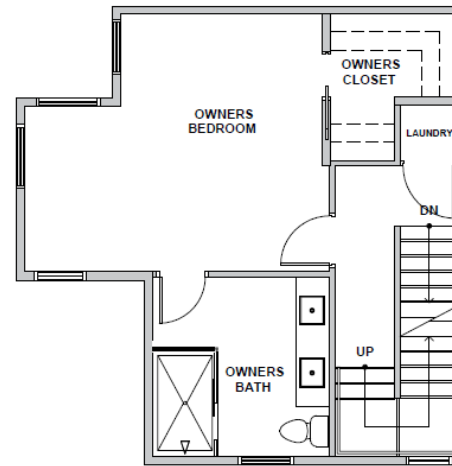

Level 1

Level 2

Level 3

Rooftop Deck

3924A (B5) S Pearl Street, Seattle, WA 98118
 Approx 1451 SF | 2 Beds | 2.25 Baths | Rooftop Deck

Floor plans are provided for illustrative and general informational purposes only. In a continuing effort to improve our products and designs, final construction elevations, square footages, floor plan layouts and/or materials and colors may vary. Buyer to verify all information to their own satisfaction.

Habitat for the Modern Life Form.