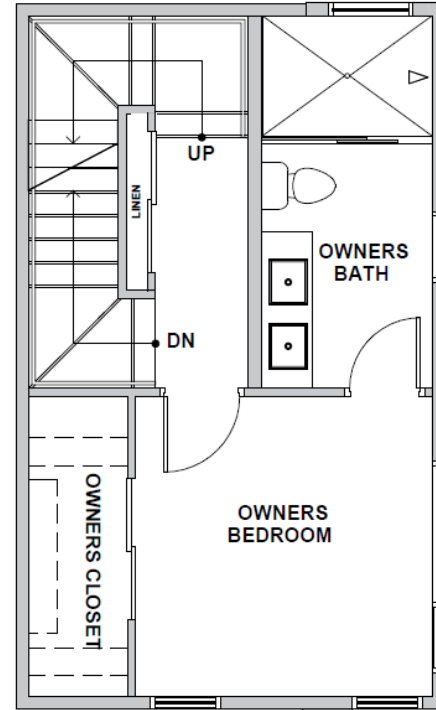

Level 1

Level 2

Level 3

Rooftop Deck

3924B (B4) S Pearl Street, Seattle, WA 98118  
 Approx 1236 SF | 2 Beds | 1.75 Baths | Rooftop Deck

Habitat for the Modern Life Form.

Floor plans are provided for illustrative and general informational purposes only. In a continuing effort to improve our products and designs, final construction elevations, square footages, floor plan layouts and/or materials and colors may vary. Buyer to verify all information to their own satisfaction.