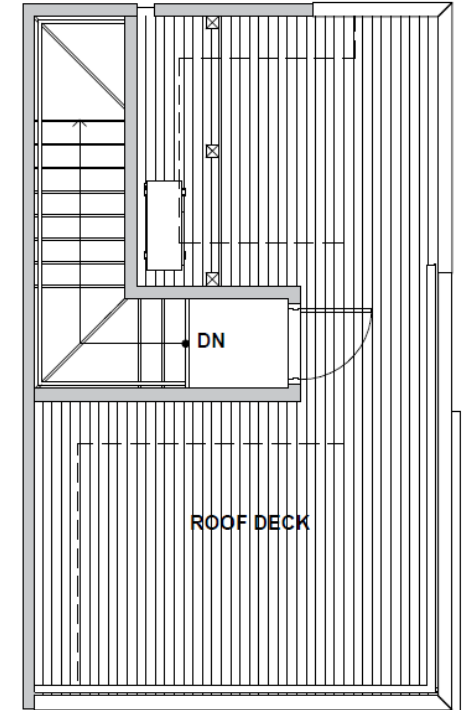

Level 1

Level 2

Level 3

Rooftop Deck

3924B (B4) S Pearl Street, Seattle, WA 98118  
 Approx 1236 SF | 2 Beds | 1.75 Baths | Rooftop Deck

Habitat for the Modern Life Form.

Floor plans are provided for illustrative and general informational purposes only. In a continuing effort to improve our products and designs, final construction elevations, square footages, floor plan layouts and/or materials and colors may vary. Buyer to verify all information to their own satisfaction.