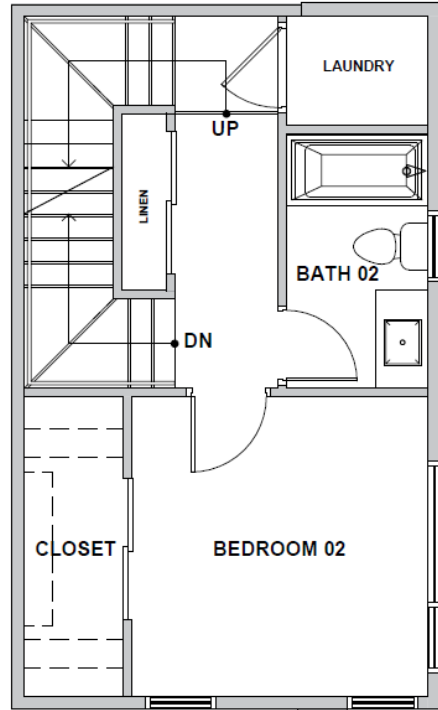

Level 1

Level 2

Level 3

Rooftop Deck

3924B (B4) S Pearl Street, Seattle, WA 98118  
 Approx 1236 SF | 2 Beds | 1.75 Baths | Rooftop Deck

Habitat for the Modern Life Form.

Floor plans are provided for illustrative and general informational purposes only. In a continuing effort to improve our products and designs, final construction elevations, square footages, floor plan layouts and/or materials and colors may vary. Buyer to verify all information to their own satisfaction.