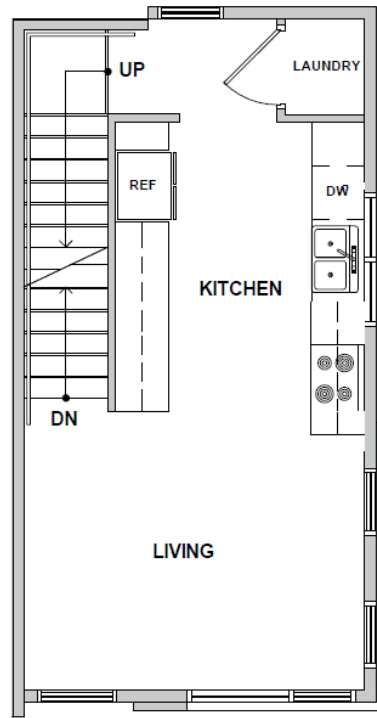

Level 1

Level 2

Level 3

Rooftop Deck

3930C S Pearl Street, Seattle, WA 98118 Approx
1174 SF | 2 Beds | 1.75 Baths | Rooftop Deck

Floor plans are provided for illustrative and general informational purposes only. In a continuing effort to improve our products and designs, final construction elevations, square footages, floor plan layouts and/or materials and colors may vary. Buyer to verify all information to their own satisfaction.

Habitat for the Modern Life Form.