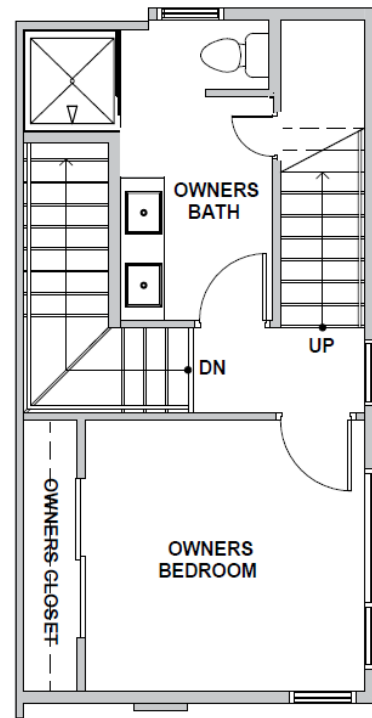

Level 1

Level 2

Level 3

Rooftop Deck

3930C S Pearl Street, Seattle, WA 98118 Approx
1174 SF | 2 Beds | 1.75 Baths | Rooftop Deck

Floor plans are provided for illustrative and general informational purposes only. In a continuing effort to improve our products and designs, final construction elevations, square footages, floor plan layouts and/or materials and colors may vary. Buyer to verify all information to their own satisfaction.

Habitat for the Modern Life Form.