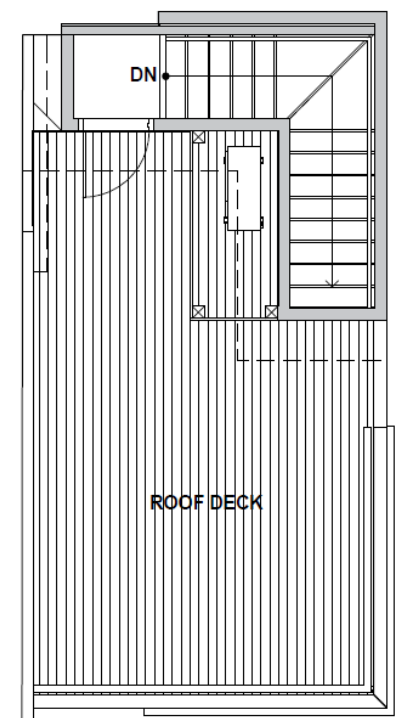

Level 1

Level 2

Level 3

Rooftop Deck

3930C S Pearl Street, Seattle, WA 98118 Approx
1174 SF | 2 Beds | 1.75 Baths | Rooftop Deck

Floor plans are provided for illustrative and general informational purposes only. In a continuing effort to improve our products and designs, final construction elevations, square footages, floor plan layouts and/or materials and colors may vary. Buyer to verify all information to their own satisfaction.

Habitat for the Modern Life Form.