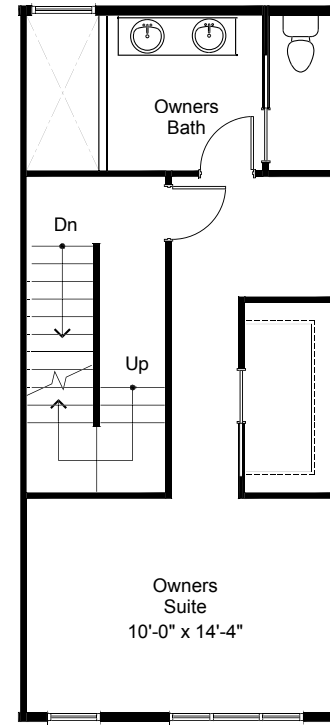

WILLOW
SEATTLE

info@shelterhs.com | 206.486.9209 | shelterhometseattle.com

SOUTH A 1

1

2

3

4

8322A 13TH AVE NW, SEATTLE, WA 98117
APPROX 1637 SF | 3 BEDS | 1.75 BATHS | 1 PARKING | OPEN CONCEPT

 Floor plans are provided for illustrative and general informational purposes only. In a continuing effort to improve our products and designs, final construction elevations, square footages, floor plan layouts and/or materials and colors may vary. Buyer to verify all information to their own satisfaction.