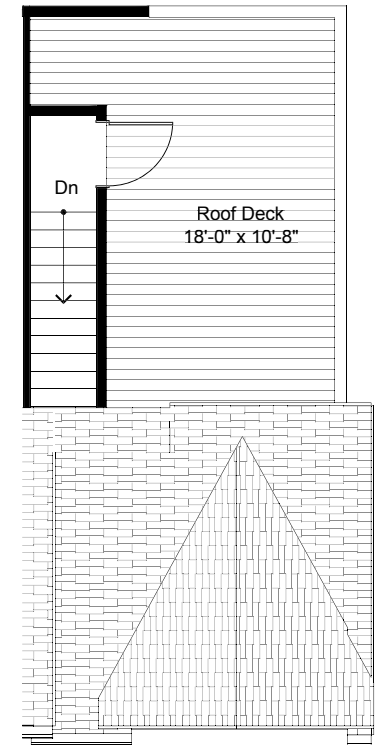

WILLOW
SEATTLE

info@shelterhs.com | 206.486.9209 | shelterhometseattle.com

SOUTH A 1

1

2

3

4

8322A 13TH AVE NW, SEATTLE, WA 98117
APPROX 1637 SF | 3 BEDS | 1.75 BATHS | 1 PARKING | OPEN CONCEPT

 Floor plans are provided for illustrative and general informational purposes only. In a continuing effort to improve our products and designs, final construction elevations, square footages, floor plan layouts and/or materials and colors may vary. Buyer to verify all information to their own satisfaction.