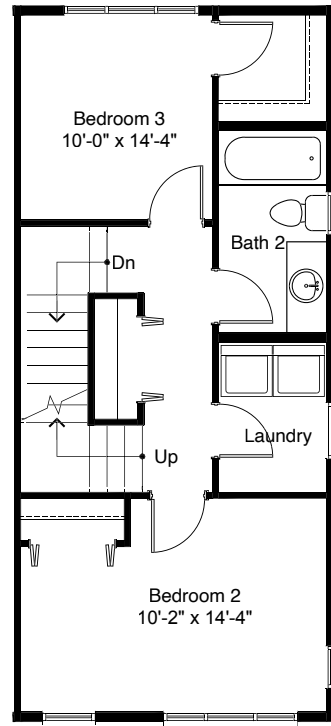

WILLOW
SEATTLE

info@shelterhs.com | 206.486.9209 | shelterhometseattle.com

SOUTH A 1

1

2

3

4

8322A 13TH AVE NW, SEATTLE, WA 98117
APPROX 1637 SF | 3 BEDS | 1.75 BATHS | 1 PARKING | OPEN CONCEPT

 Floor plans are provided for illustrative and general informational purposes only. In a continuing effort to improve our products and designs, final construction elevations, square footages, floor plan layouts and/or materials and colors may vary. Buyer to verify all information to their own satisfaction.