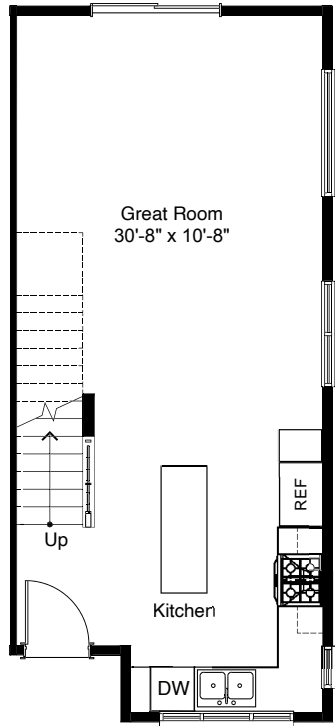

WILLOW
SEATTLE

info@shelterhs.com | 206.486.9209 | shelterhometseattle.com

SOUTH A 1

1

2

3

4

8322A 13TH AVE NW, SEATTLE, WA 98117
APPROX 1637 SF | 3 BEDS | 1.75 BATHS | 1 PARKING | OPEN CONCEPT

 Floor plans are provided for illustrative and general informational purposes only. In a continuing effort to improve our products and designs, final construction elevations, square footages, floor plan layouts and/or materials and colors may vary. Buyer to verify all information to their own satisfaction.