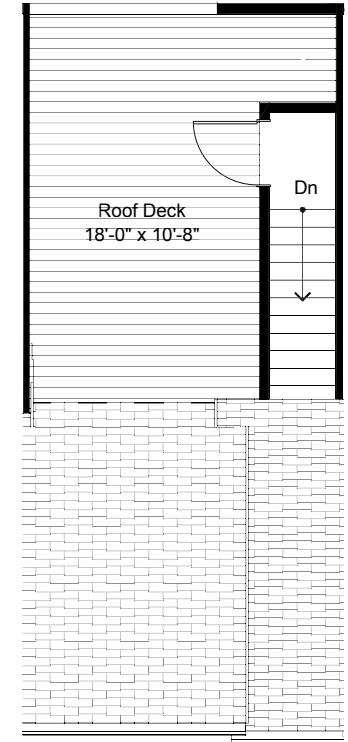

SOUTH A 3

1

2

3

4

8322C 13TH AVE NW, SEATTLE, WA 98117
APPROX 1621 SF | 3 BEDS | 1.75 BATHS | OPEN CONCEPT

 Floor plans are provided for illustrative and general informational purposes only. In a continuing effort to improve our products and designs, final construction elevations, square footages, floor plan layouts and/or materials and colors may vary. Buyer to verify all information to their own satisfaction.