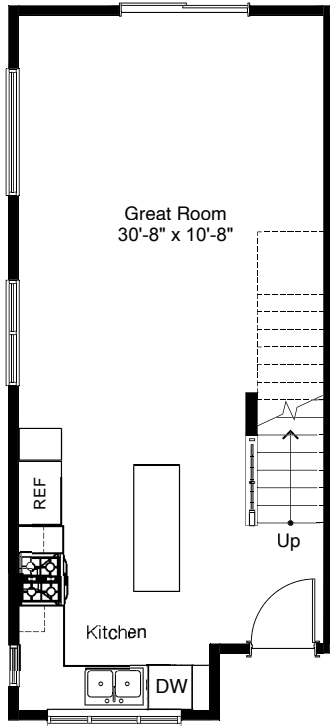

SOUTH A 3

1

2

3

4

8322C 13TH AVE NW, SEATTLE, WA 98117
APPROX 1621 SF | 3 BEDS | 1.75 BATHS | OPEN CONCEPT

 Floor plans are provided for illustrative and general informational purposes only. In a continuing effort to improve our products and designs, final construction elevations, square footages, floor plan layouts and/or materials and colors may vary. Buyer to verify all information to their own satisfaction.