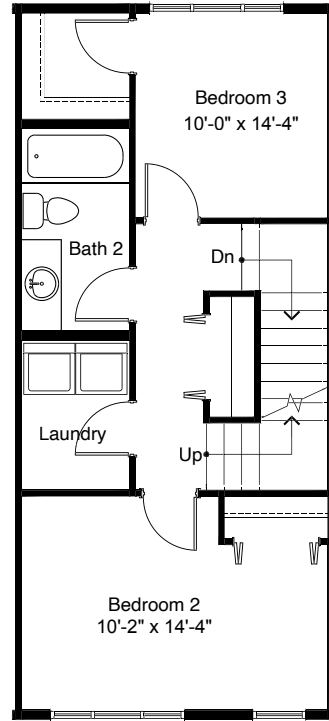

SOUTH A 3

1

2

3

4

8322C 13TH AVE NW, SEATTLE, WA 98117
APPROX 1621 SF | 3 BEDS | 1.75 BATHS | OPEN CONCEPT

 Floor plans are provided for illustrative and general informational purposes only. In a continuing effort to improve our products and designs, final construction elevations, square footages, floor plan layouts and/or materials and colors may vary. Buyer to verify all information to their own satisfaction.