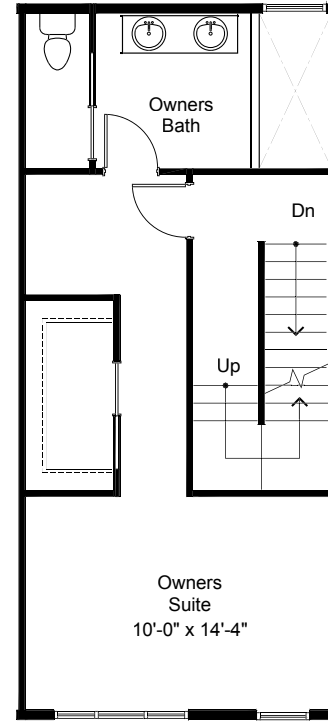

SOUTH A 3

1

2

3

4

8322C 13TH AVE NW, SEATTLE, WA 98117
APPROX 1621 SF | 3 BEDS | 1.75 BATHS | OPEN CONCEPT

 Floor plans are provided for illustrative and general informational purposes only. In a continuing effort to improve our products and designs, final construction elevations, square footages, floor plan layouts and/or materials and colors may vary. Buyer to verify all information to their own satisfaction.