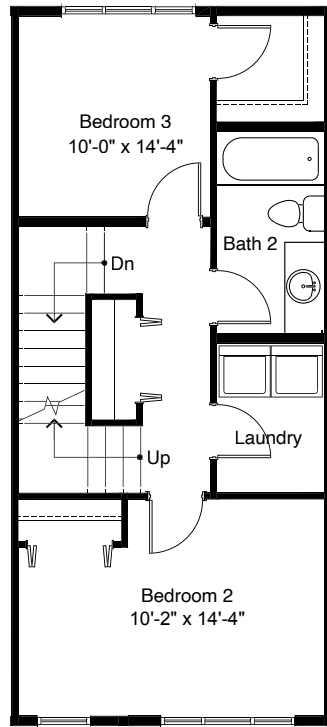

SOUTH A 6

1

2

3

4

8328B 13TH AVE NW, SEATTLE, WA 98117
APPROX 1621 SF | 3 BEDS | 1.75 BATHS | OPEN CONCEPT

 Floor plans are provided for illustrative and general informational purposes only. In a continuing effort to improve our products and designs, final construction elevations, square footages, floor plan layouts and/or materials and colors may vary. Buyer to verify all information to their own satisfaction.