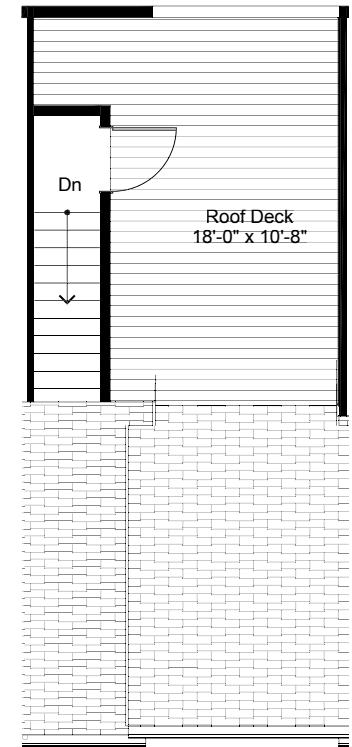

SOUTH A 6

1

2

3

4

8328B 13TH AVE NW, SEATTLE, WA 98117
APPROX 1621 SF | 3 BEDS | 1.75 BATHS | OPEN CONCEPT

 Floor plans are provided for illustrative and general informational purposes only. In a continuing effort to improve our products and designs, final construction elevations, square footages, floor plan layouts and/or materials and colors may vary. Buyer to verify all information to their own satisfaction.