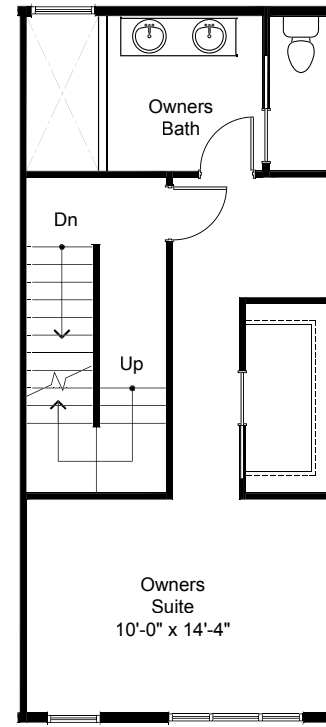

SOUTH A 6

1

2

3

4

8328B 13TH AVE NW, SEATTLE, WA 98117
APPROX 1621 SF | 3 BEDS | 1.75 BATHS | OPEN CONCEPT

 Floor plans are provided for illustrative and general informational purposes only. In a continuing effort to improve our products and designs, final construction elevations, square footages, floor plan layouts and/or materials and colors may vary. Buyer to verify all information to their own satisfaction.