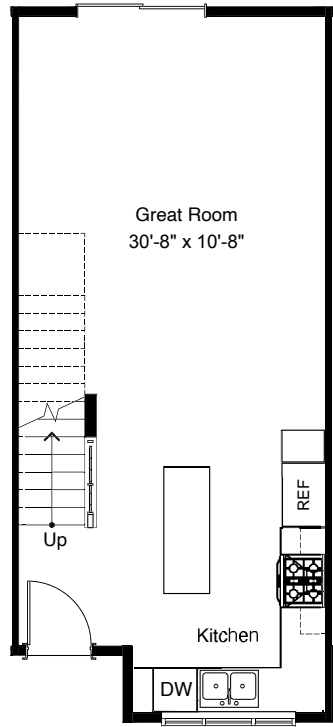

SOUTH A 6

1

2

3

4

8328B 13TH AVE NW, SEATTLE, WA 98117
APPROX 1621 SF | 3 BEDS | 1.75 BATHS | OPEN CONCEPT

 Floor plans are provided for illustrative and general informational purposes only. In a continuing effort to improve our products and designs, final construction elevations, square footages, floor plan layouts and/or materials and colors may vary. Buyer to verify all information to their own satisfaction.