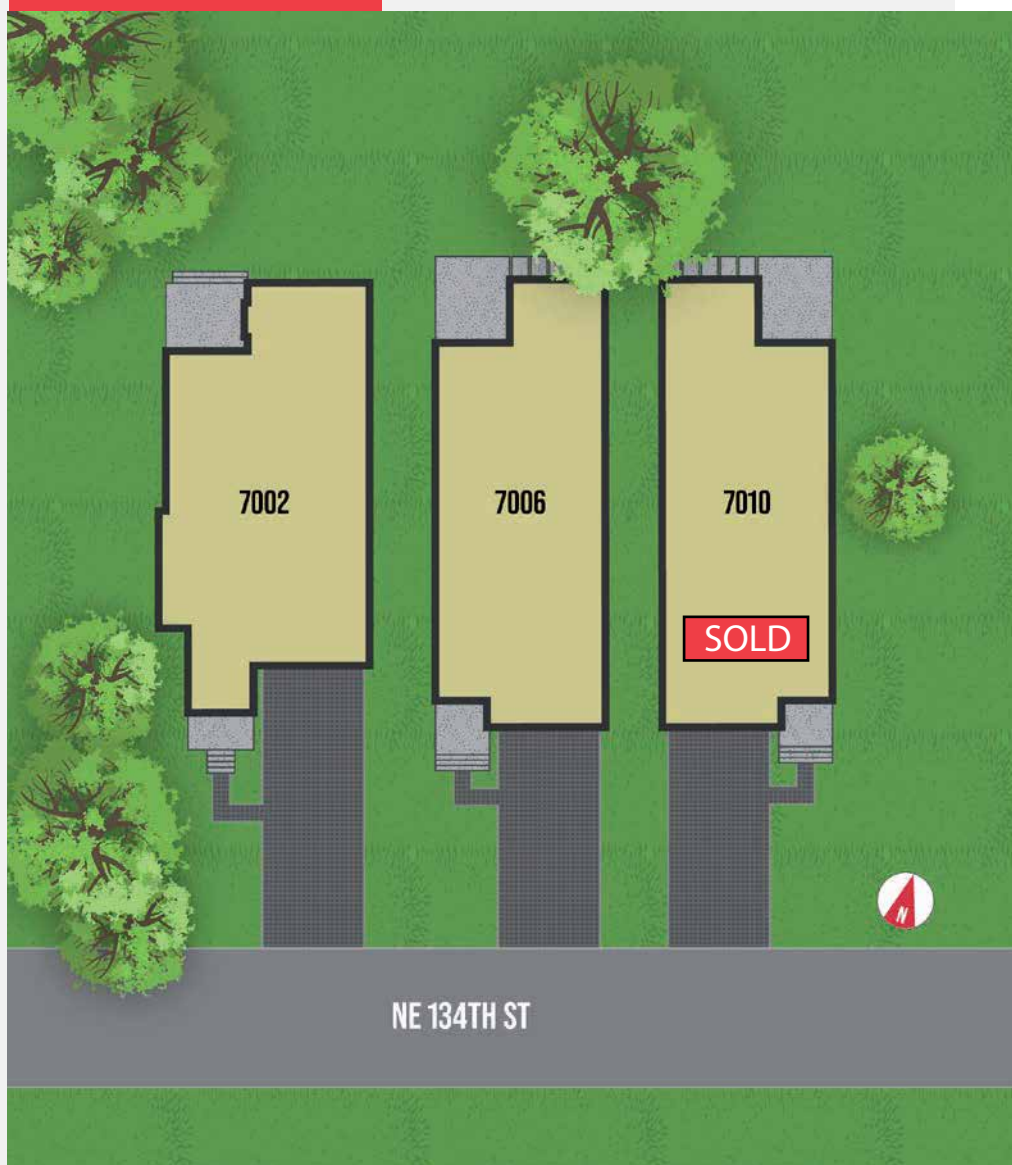

Step into a world of contemporary luxury with our collection of three Single Family modern homes.

Boasting open floor plans, these residences redefine spacious living, providing a seamless blend of style and functionality. Each home is a masterpiece of modern design, featuring sleek lines, high-end finishes, and an abundance of natural light. Whether you're entertaining guests or enjoying quiet family moments, these homes offer the perfect backdrop for a sophisticated and comfortable lifestyle. Elevate your living experience with these thoughtfully designed and meticulously crafted modern abodes.

Welcome to a lifestyle where comfort, style, and convenience converge!

FINN HILL

UNIT	SQ FT	BD/BA	EXTRAS	STATUS
7002	4144	4/3.5	open concept, flex/office, bonus, garage	COMING SOON!
7006	3878	5/3.25	open concept, flex/office, bonus, garage	COMING SOON!
7010	3881	5/3.25	open concept, flex/office, bonus, garage	SOLD