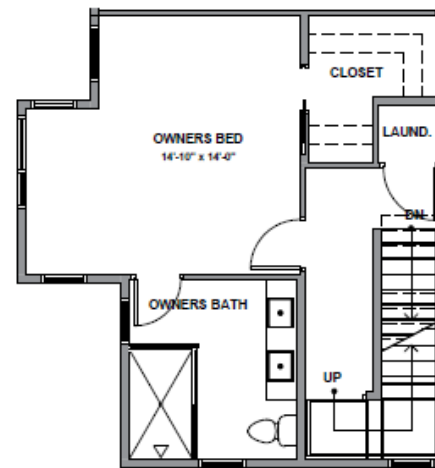

Level 1

Level 2

Level 3

Rooftop Deck

3938B S Pearl Street, Seattle, WA 98118 Approx  
1433 SF | 2 Beds | 2.25 Baths | Rooftop Deck

Floor plans are provided for illustrative and general informational purposes only. In a continuing effort to improve our products and designs, final construction elevations, square footages, floor plan layouts and/or materials and colors may vary. Buyer to verify all information to their own satisfaction.

Habitat for the Modern Life Form.