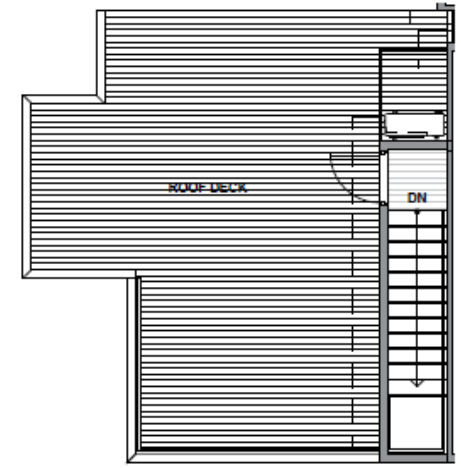

Level 1

Level 2

Level 3

Rooftop Deck

3938B S Pearl Street, Seattle, WA 98118 Approx  
1433 SF | 2 Beds | 2.25 Baths | Rooftop Deck

Floor plans are provided for illustrative and general informational purposes only. In a continuing effort to improve our products and designs, final construction elevations, square footages, floor plan layouts and/or materials and colors may vary. Buyer to verify all information to their own satisfaction.

Habitat for the Modern Life Form.