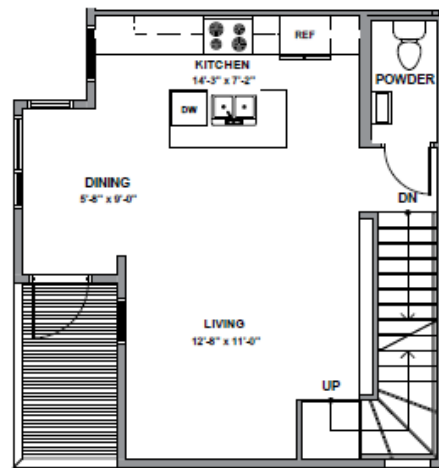

Level 1

Level 2

Level 3

Rooftop Deck

3938B S Pearl Street, Seattle, WA 98118 Approx  
1433 SF | 2 Beds | 2.25 Baths | Rooftop Deck

Floor plans are provided for illustrative and general informational purposes only. In a continuing effort to improve our products and designs, final construction elevations, square footages, floor plan layouts and/or materials and colors may vary. Buyer to verify all information to their own satisfaction.

Habitat for the Modern Life Form.