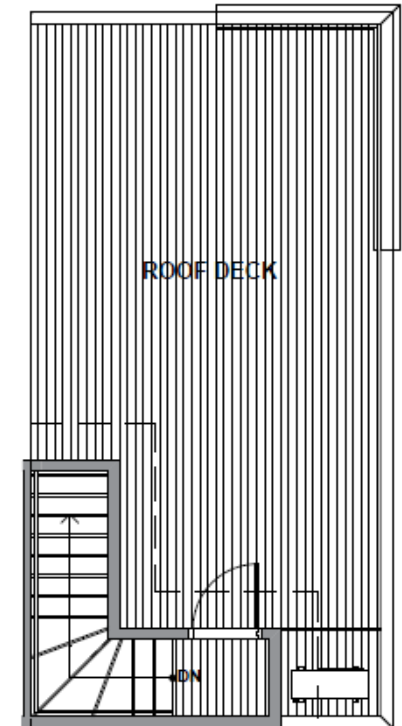

Level 1

Level 2

Level 3

Rooftop Deck

3938C S Pearl Street, Seattle, WA 98118
 Approx 1357 SF | 1.75 Beds | 1.75 Baths | Rooftop Deck

Floor plans are provided for illustrative and general informational purposes only. In a continuing effort to improve our products and designs, final construction elevations, square footages, floor plan layouts and/or materials and colors may vary. Buyer to verify all information to their own satisfaction.

Habitat for the Modern Life Form.