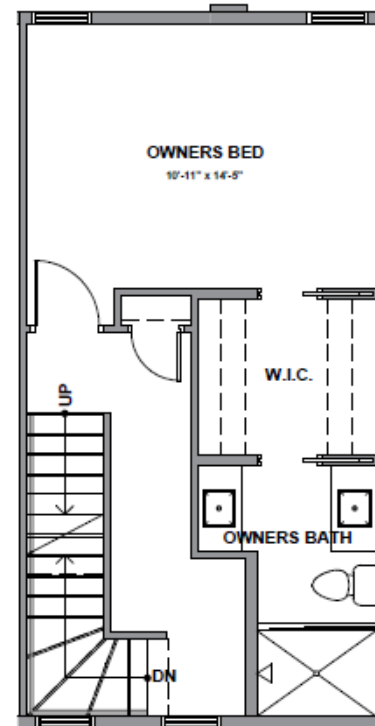

Level 1

Level 2

Level 3

Rooftop Deck

3938C S Pearl Street, Seattle, WA 98118
 Approx 1357 SF | 1.75 Beds | 1.75 Baths | Rooftop Deck

Floor plans are provided for illustrative and general informational purposes only. In a continuing effort to improve our products and designs, final construction elevations, square footages, floor plan layouts and/or materials and colors may vary. Buyer to verify all information to their own satisfaction.