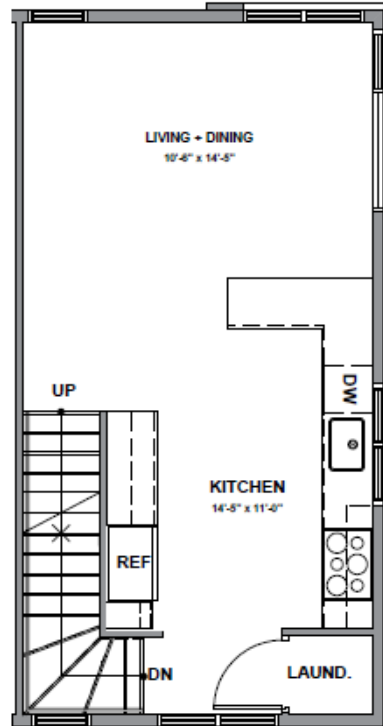

Level 1

Level 2

Level 3

Rooftop Deck

3938C S Pearl Street, Seattle, WA 98118
 Approx 1357 SF | 1.75 Beds | 1.75 Baths | Rooftop Deck

Floor plans are provided for illustrative and general informational purposes only. In a continuing effort to improve our products and designs, final construction elevations, square footages, floor plan layouts and/or materials and colors may vary. Buyer to verify all information to their own satisfaction.

Habitat for the Modern Life Form.