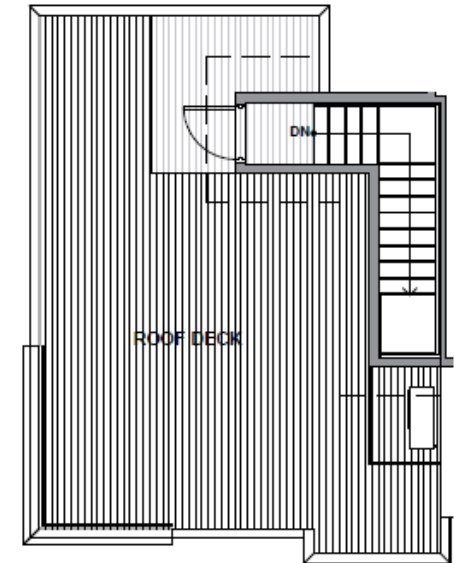

Level 1

Level 2

Level 3

Rooftop Deck

3940A S Pearl Street, Seattle, WA 98118
 Approx 1285 SF | 2 Beds | 1.75 Baths | Rooftop Deck

Habitat for the Modern Life Form.

Floor plans are provided for illustrative and general informational purposes only. In a continuing effort to improve our products and designs, final construction elevations, square footages, floor plan layouts and/or materials and colors may vary. Buyer to verify all information to their own satisfaction.