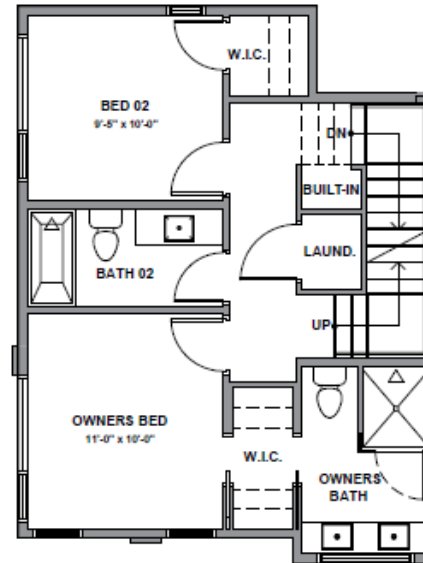

Level 1

Level 2

Level 3

Rooftop Deck

3940A S Pearl Street, Seattle, WA 98118
 Approx 1285 SF | 2 Beds | 1.75 Baths | Rooftop Deck

Habitat for the Modern Life Form.

Floor plans are provided for illustrative and general informational purposes only. In a continuing effort to improve our products and designs, final construction elevations, square footages, floor plan layouts and/or materials and colors may vary. Buyer to verify all information to their own satisfaction.