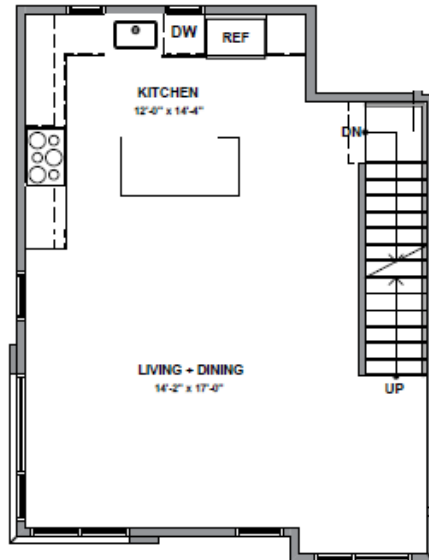

Level 1

Level 2

Level 3

Rooftop Deck

3940A S Pearl Street, Seattle, WA 98118
 Approx 1285 SF | 2 Beds | 1.75 Baths | Rooftop Deck

Habitat for the Modern Life Form.

Floor plans are provided for illustrative and general informational purposes only. In a continuing effort to improve our products and designs, final construction elevations, square footages, floor plan layouts and/or materials and colors may vary. Buyer to verify all information to their own satisfaction.